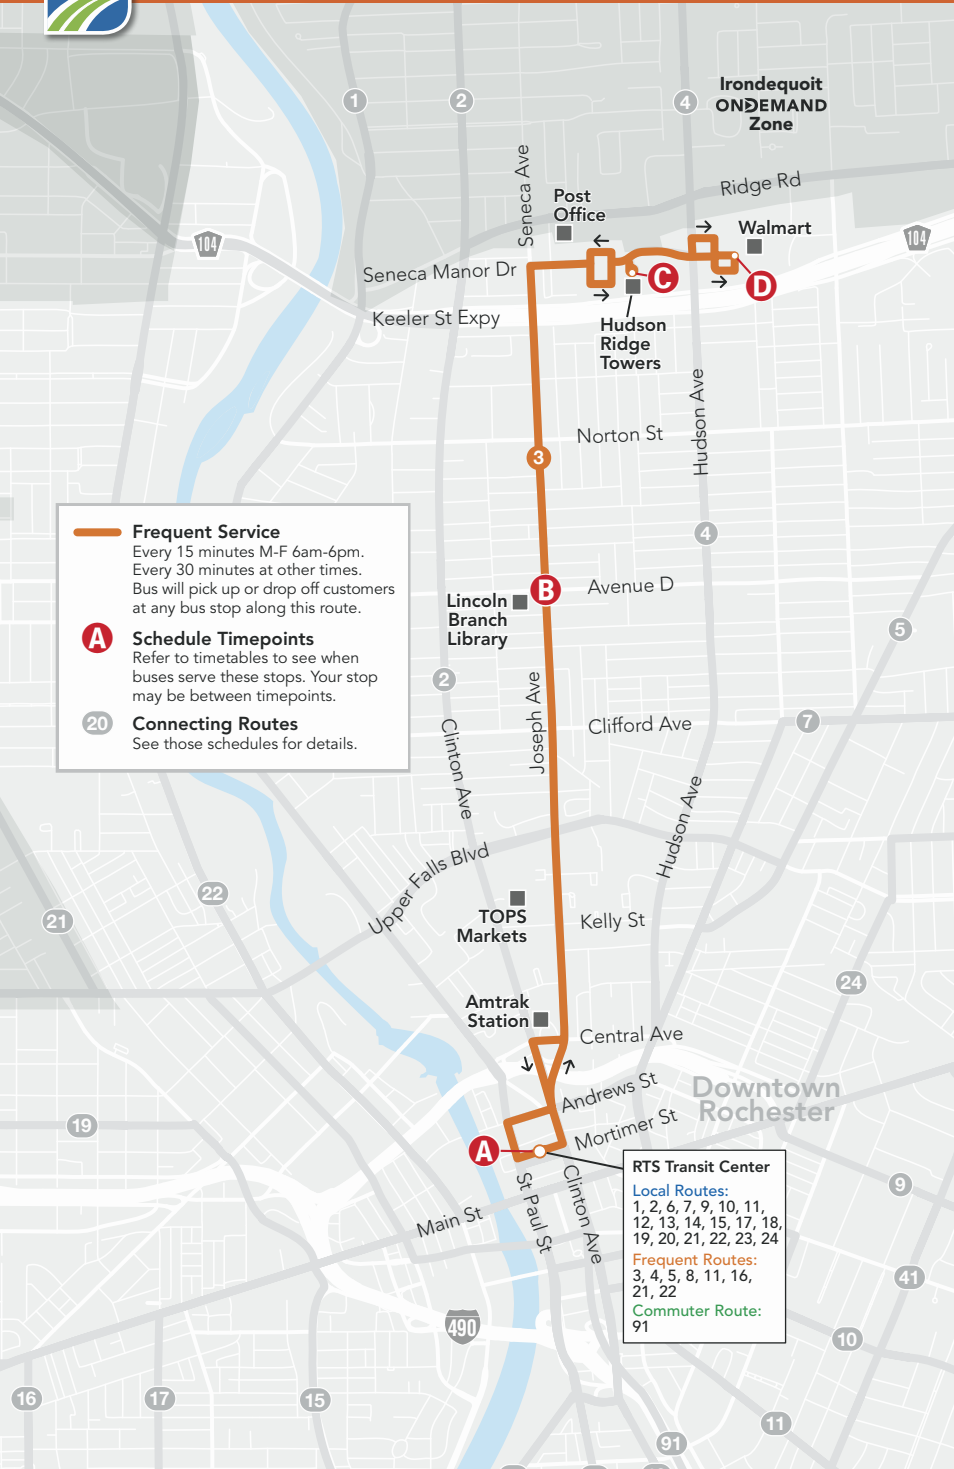

Serving:

RTS Transit Center
Urban League of Rochester
Greyhound/Trailways Station
Amtrak Station
Hudson Ridge Towers
Walmart - Hudson Ave

Frequent Service
 Every 15 minutes M-F 6am-6pm.
 Every 30 minutes at other times.
 Bus will pick up or drop off customers at any bus stop along this route.

A Schedule Timepoints
 Refer to timetables to see when buses serve these stops. Your stop may be between timepoints.

20 Connecting Routes
 See those schedules for details.

RTS Transit Center
 Local Routes:
 1, 2, 6, 7, 9, 10, 11, 12, 13, 14, 15, 17, 18, 19, 20, 21, 22, 23, 24
 Frequent Routes:
 3, 4, 5, 8, 11, 16, 21, 22
 Commuter Route:
 91

Routes and schedules subject to change due to weather and traffic conditions.

Monday-Friday

Outbound to Walmart

	RTS Transit Center	Joseph Ave & Avenue D	Hudson Ridge Towers	Walmart
	A	B	C	D
AM	5:30	5:37	5:42	5:46
	6:00	6:07	6:12	6:16
	6:30	6:37	6:42	6:46
	7:00	7:09	7:16	7:20
	7:30	7:39	7:46	7:50
	8:00	8:09	8:16	8:20
	8:30	8:39	8:46	8:50
	9:00	9:09	9:16	9:20
	9:30	9:39	9:45	9:49
	10:00	10:09	10:15	10:19
	10:30	10:39	10:45	10:49
	11:00	11:09	11:15	11:19
PM	12:00	12:09	12:15	12:19
	12:30	12:39	12:45	12:49
	1:00	1:09	1:15	1:19
	1:30	1:39	1:45	1:49
	2:00	2:09	2:15	2:19
	2:30	2:39	2:45	2:49
	3:00	3:09	3:16	3:20
	3:30	3:39	3:46	3:50
	4:00	4:09	4:16	4:20
	4:30	4:39	4:46	4:50
	5:00	5:09	5:16	5:20
	5:30	5:39	5:46	5:50
	6:00	6:09	6:16	6:20
	6:30	6:39	6:46	6:50
	7:00	7:08	7:14	7:18
	7:30	7:38	7:44	7:48
	8:00	8:08	8:14	8:18
	8:30	8:38	8:44	8:48
	9:00	9:08	9:14	9:18
	9:30	9:38	9:44	9:48
	10:00	10:07	10:12	10:16
	10:30	10:37	10:42	10:46
	11:00	11:07	11:12	11:16
	11:30	11:37	11:42	11:46
AM	12:00	12:07	12:12	12:16