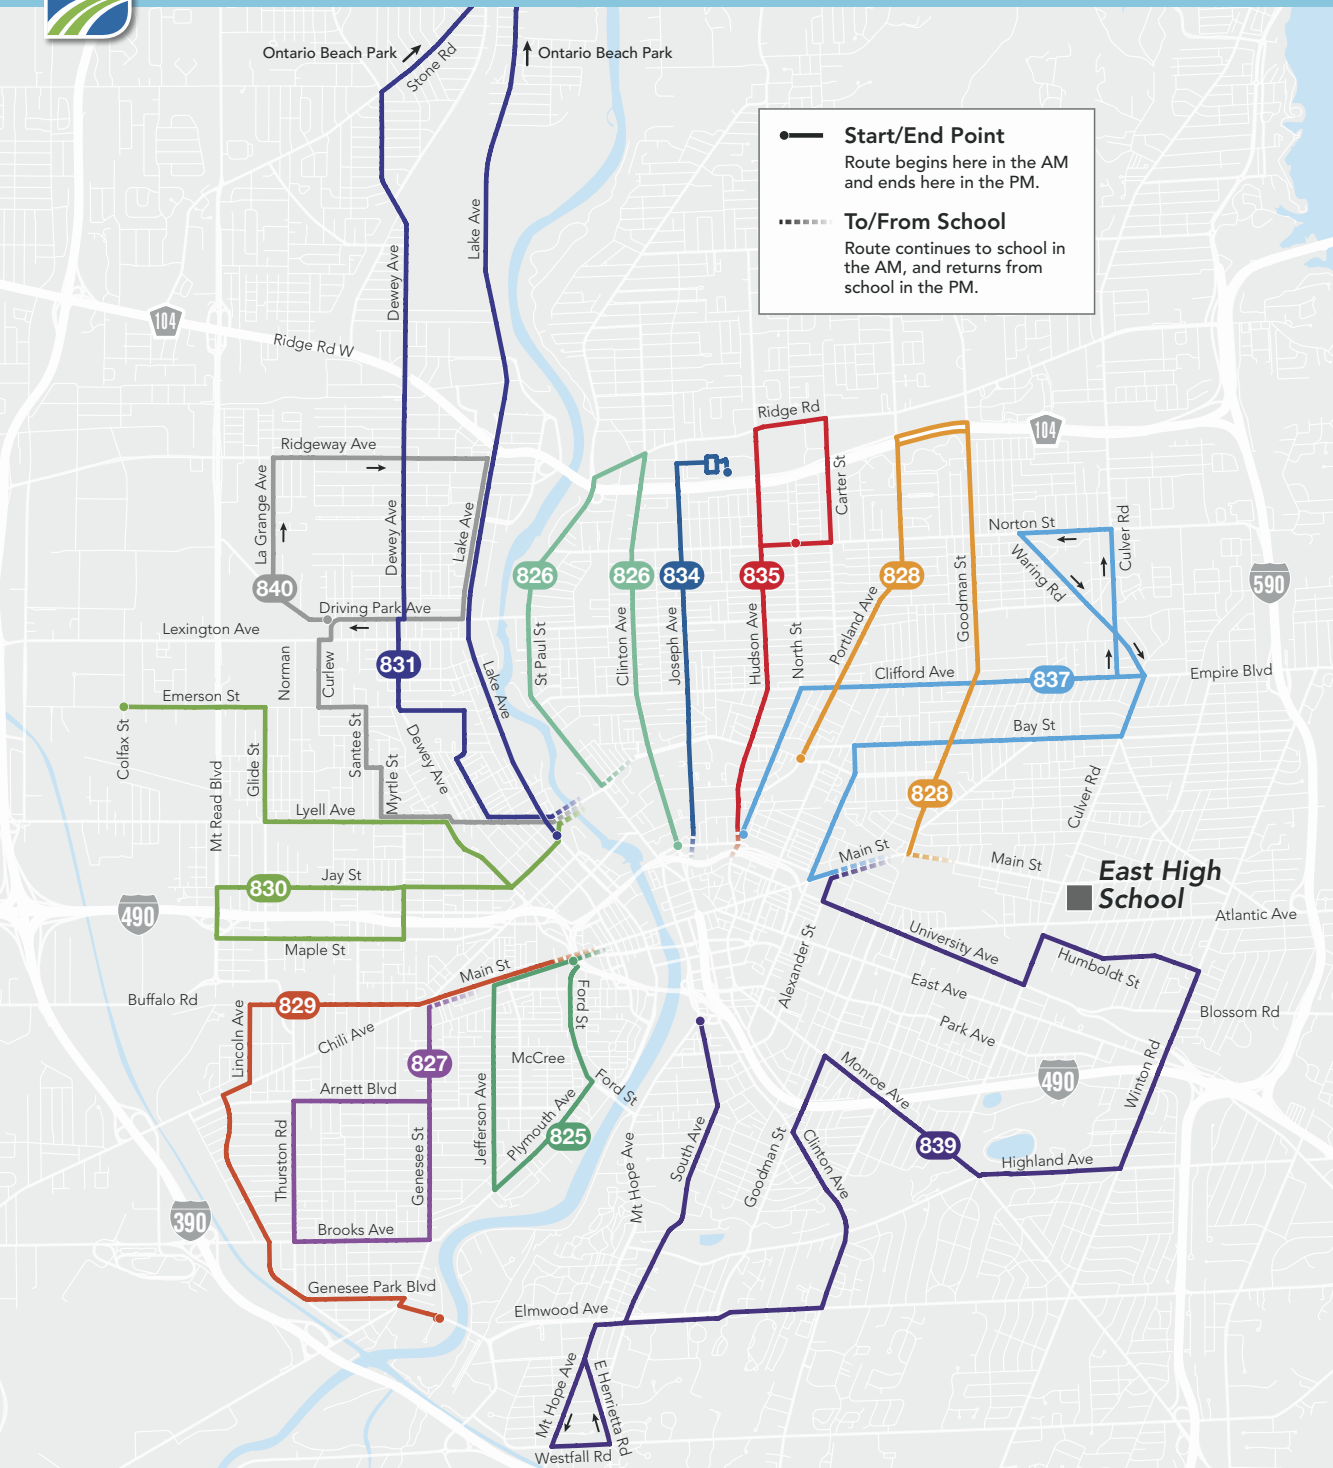

PM bus departs from East High School Loop

* This part of the PM route is not in the order shown by the arrow.

Route 839 East HS/City SE

	AM	PM	ED
South & Byron	6:39	4:30	1:00
South & Cypress/Caroline	6:42	4:27	12:57
South & Elmwood/Langslow	6:45	4:24	12:54
East Henrietta & Westfall	6:50	4:19	12:49
Elmwood & South	6:53	4:16	12:46
Clinton & Suburban	6:56	4:13	12:43
Clinton & Benton	7:01	4:09	12:39
Monroe & Highland/Werner	7:06	4:09	12:39
University & Culver	7:16	3:58	12:28
University & Prince	7:22	3:48	12:18
Main & RTS/Mustard	7:27	3:43	12:13
East High School	7:30	3:40	12:10

Route 829 East HS/19th Ward NW

Route 830 East HS/Lyell-Otis-Dutchtown

Route 831 East HS/Maplewood

Route 834 East HS/Joseph

Route 835 East HS/Hudson

Route 837 East HS/N Marketview-Northland

Route 839 East HS/City SE

Route 840 East HS/Edgerton

How to Use RTS Neighborhood Direct Service

- Using the map, find the number of the route closest to your home.
- Look up your route's timetable on this page or the next. This will tell you when your bus will arrive.
- The times listed are the ones that the bus will arrive at that route's major locations. You may board at those stops or any RTS stop along the route.
- Be sure to be at your bus stop at least 5 minutes early! Look at the lighted sign on the front of the bus to make sure it matches your route.
- If you are an RCSD student, please show your RCSD ID to the Bus Operator when boarding. Then tap it on the right side of the oblong reader, listen for the beep, and take a seat.
- After school, board the bus that shows your route's number. RCSD students, be sure to show your RCSD ID to the Bus Operator and to tap it on the reader.

About Early Dismissals

Early Dismissal Dates: 10/27/2023, 12/8/2023, 3/1/2024 and 5/23/2024

On days the RCSD has early dismissals, RTS trips will leave schools at 12:10 PM.

Route 825 East HS/Mayor's Heights-Plymouth