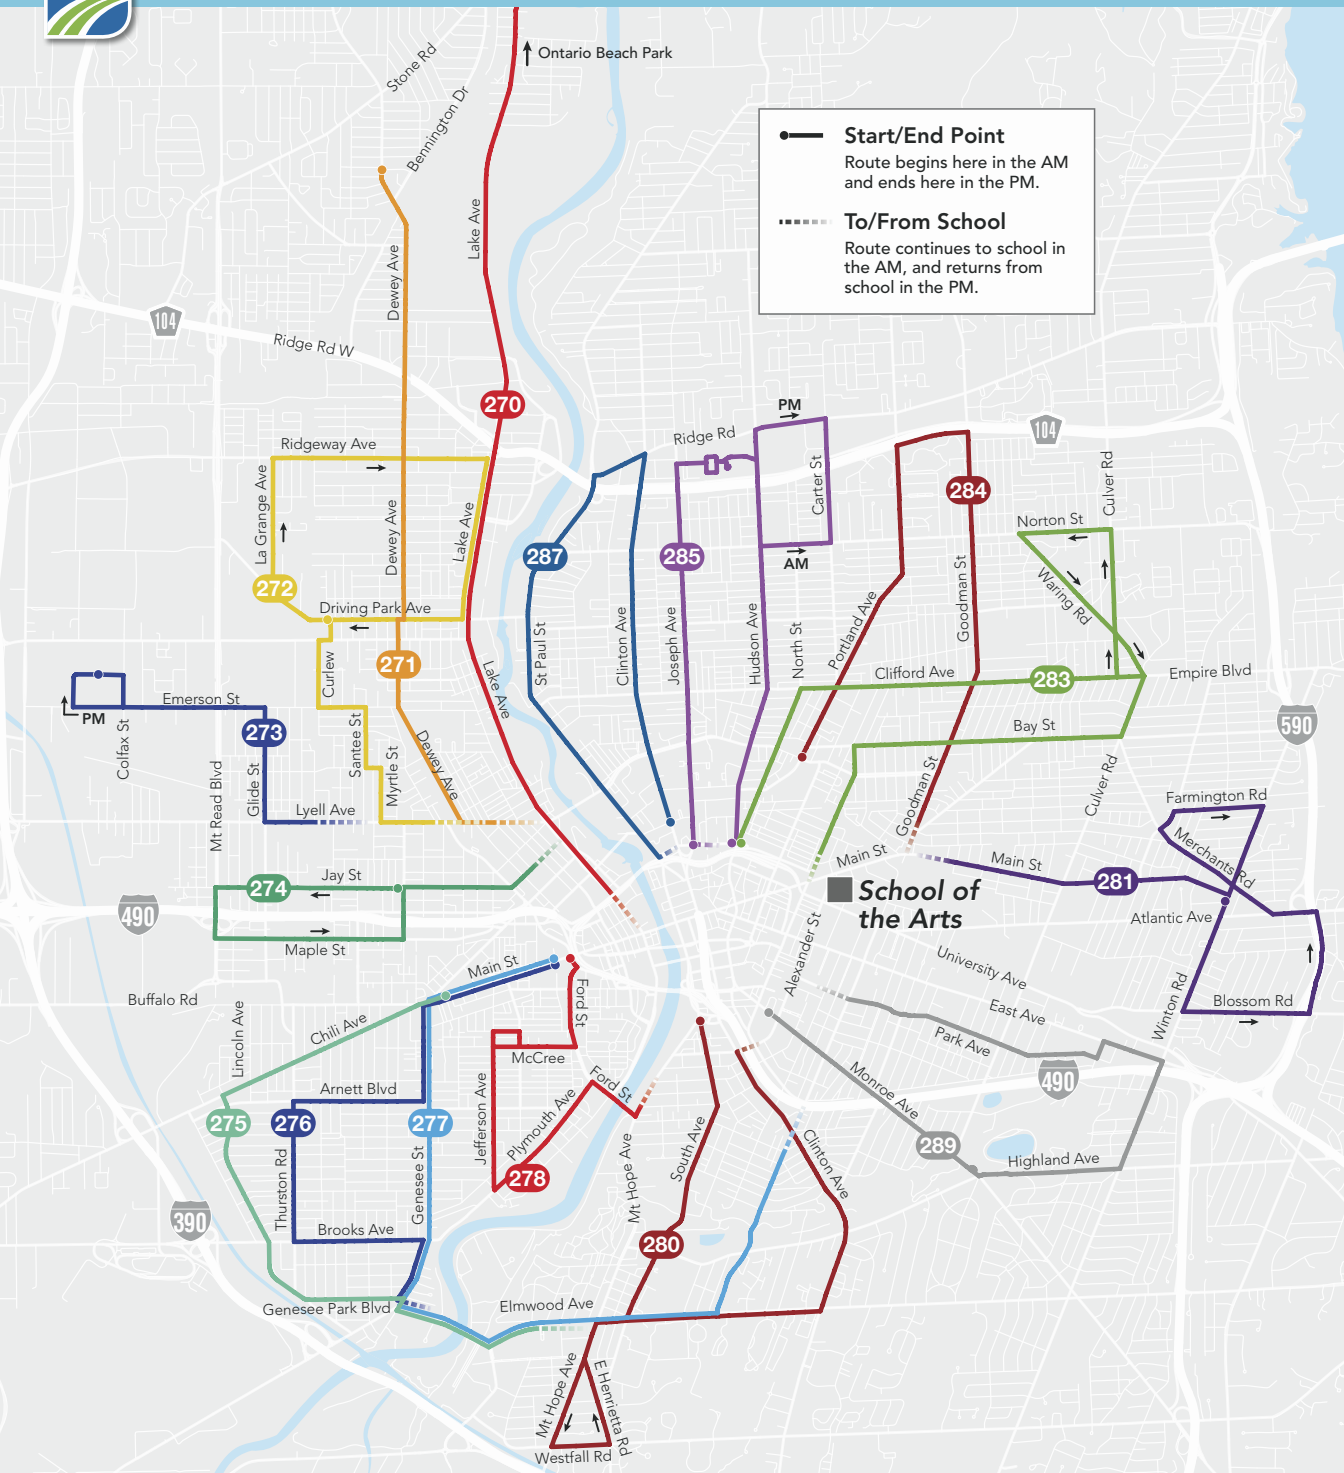

Route 287 School of the Arts/St. Paul-N Clinton

	AM	PM	ED
Clinton & Central	7:45	4:10	12:40
Clinton & Avenue D/Avenue A	7:50	4:04	12:34
Clinton & Rau	7:55	4:00	12:30
St. Paul & Rt 104	7:57	3:58	12:28
St. Paul & Ward	8:06	3:49	12:19
School of the Arts	8:15	3:40	12:10

Route 289 School of the Arts/Park Ave

	AM	PM	ED
Monroe & Linwood/opp Priem	7:44	4:11	12:41
Monroe & Highland	7:54	4:01	12:31
East & 1765 East/Probert	7:59	3:56	12:26
Park & Goodman	8:07	3:48	12:18
School of the Arts	8:15	3:40	12:10

School of the Arts Prince Street

Open to the Public

Effective September 4, 2023

Routes run Monday-Friday,
9/6/2023 - 6/25/2024

Neighborhood Direct Service (NDS) Routes
operate on school days only

Routes Served

How to Use RTS Neighborhood Direct Service

1. Using the map, find the number of the route closest to your home.
2. Look up your route's timetable on this page or the next. This will tell you when your bus will arrive.
3. The times listed are the ones that the bus will arrive at that route's major locations. You may board at those stops or any RTS stop along the route.
4. Be sure to be at your bus stop at least 5 minutes early! Look at the lighted sign on the front of the bus to make sure it matches your route.
5. If you are an RCSD student, please show your RCSD ID to the Bus Operator when boarding. Then tap it on the right side of the oblong reader, listen for the beep, and take a seat.
6. After school, board the bus that shows your route's number. RCSD students, be sure to show your RCSD ID to the Bus Operator and to tap it on the reader.