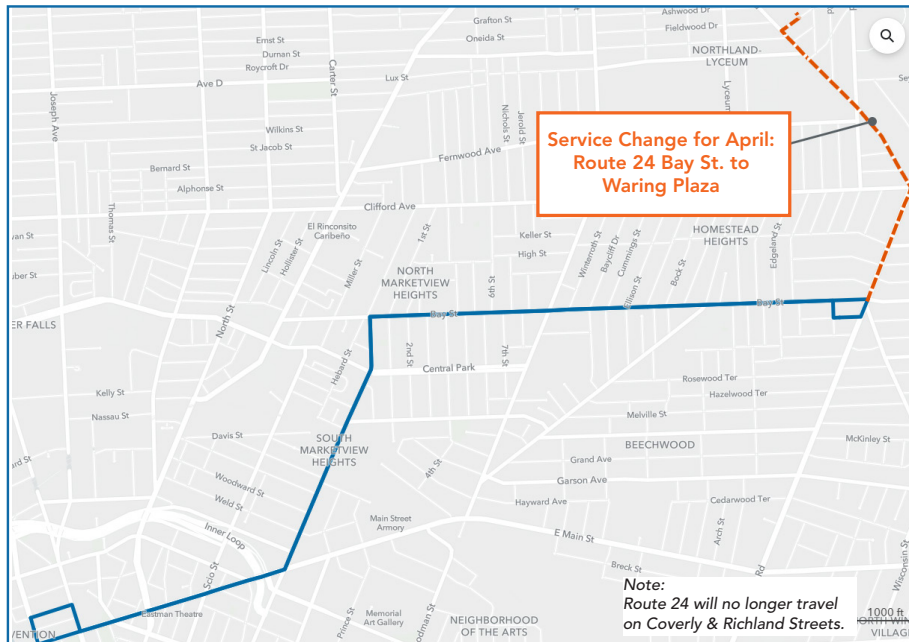

# Rt 24 Bay Extends to Waring Plaza On April 1<sup>st</sup>

## Reach new destinations!

NYS Department of Labor | Monroe County WIC  
Rochester Works | USPS | Norton Village Recreation Center  
Family Dollar | Fernwood Park Apartments

New Stops	Stop #ID
Waring Plaza <i>Inbound &amp; Outbound</i>	6121
Waring & Culver <i>Outbound</i>	6117
Waring & Culver <i>Inbound</i>	6120
Waring & Densmore <i>Outbound</i>	6118
Waring & Densmore <i>Inbound</i>	6119