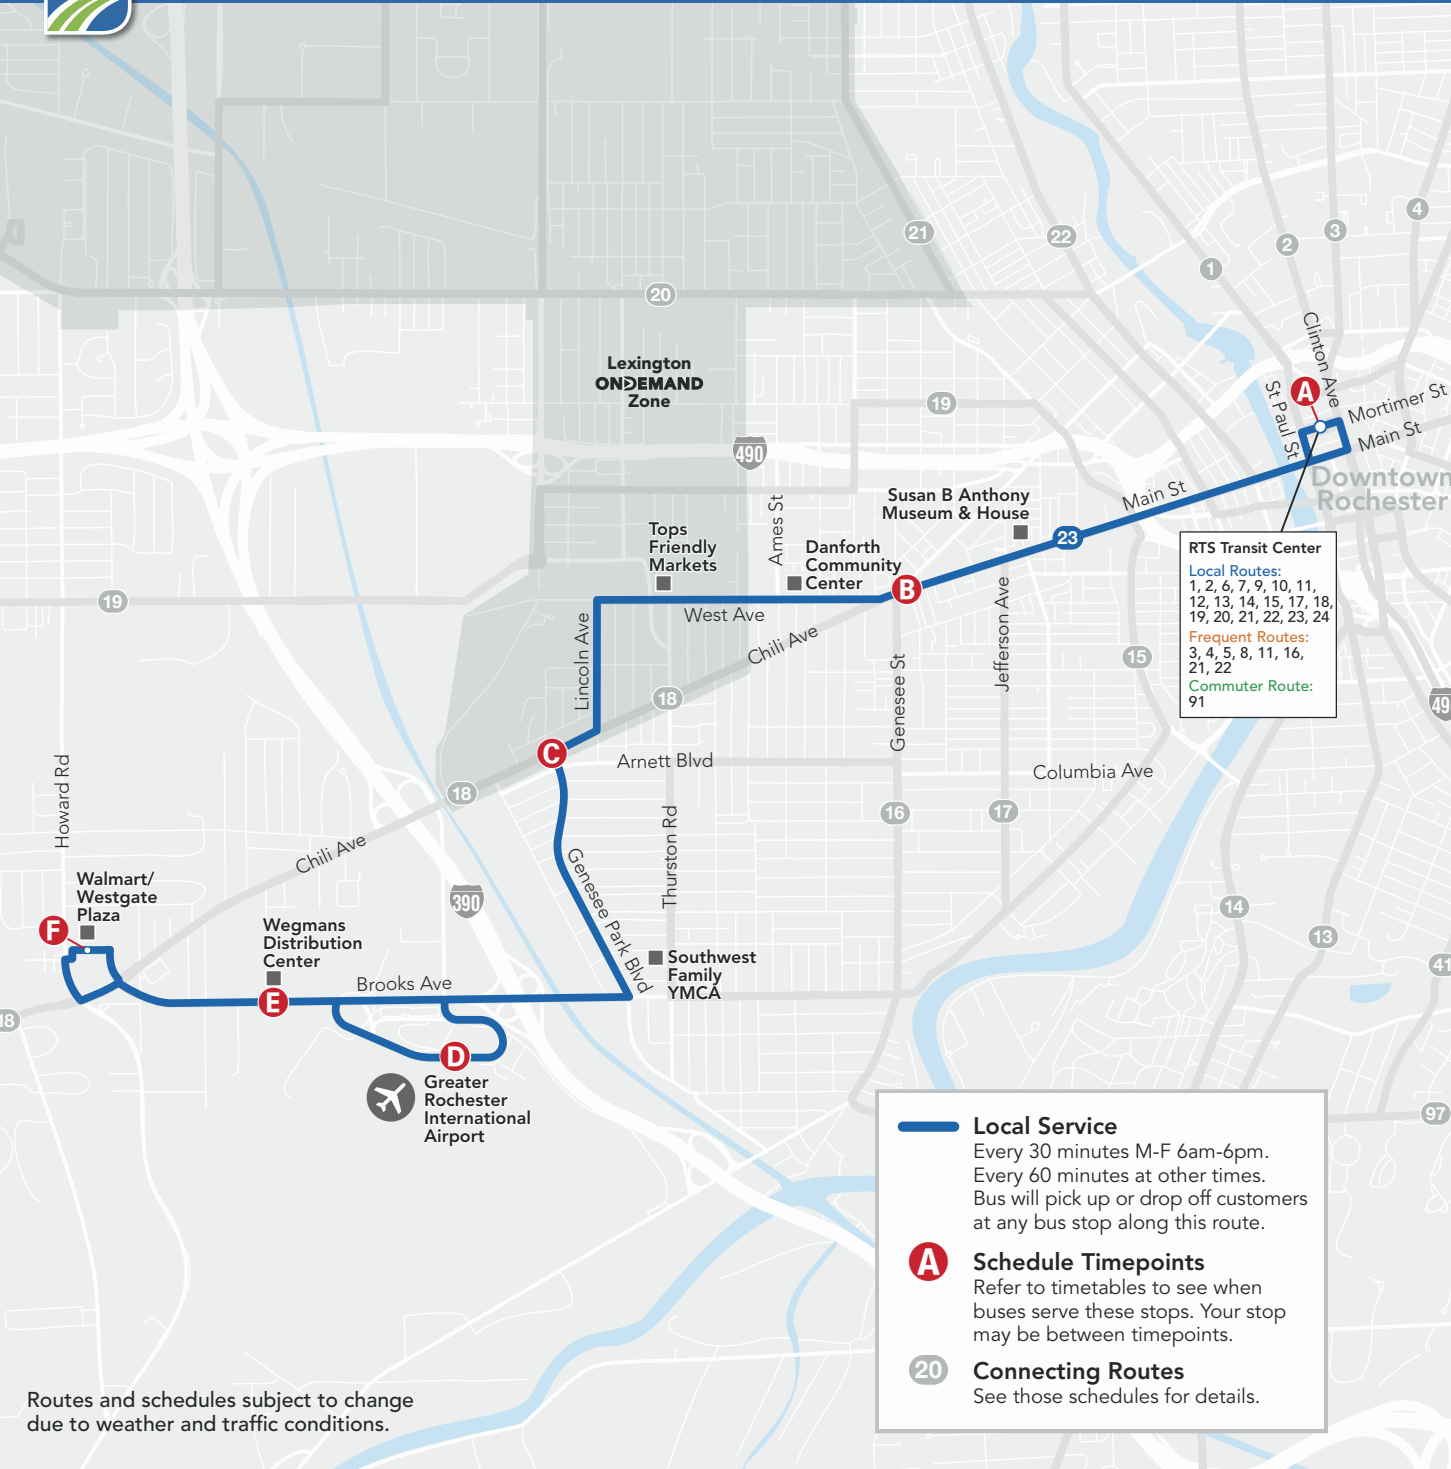

## West Ave/Airport Local Route

Effective January 1, 2024

Runs 7 days a week

Hours of Service:

Weekdays 5am - Midnight

Weekends 6am - Midnight

### Local Route

30-minute frequency 6am-6pm weekdays  
60-minute frequency other times

### Serving:

Tops – West Avenue  
Danforth Community Center  
Airport  
Wegmans Distribution Center  
Walmart – Chili Avenue

**RTS Transit Center**  
**Local Routes:** 1, 2, 6, 7, 9, 10, 11, 12, 13, 14, 15, 17, 18, 19, 20, 21, 22, 23, 24  
**Frequent Routes:** 3, 4, 5, 8, 11, 16, 21, 22  
**Commuter Route:** 91

**20 Connecting Routes**  
 See those schedules for details.