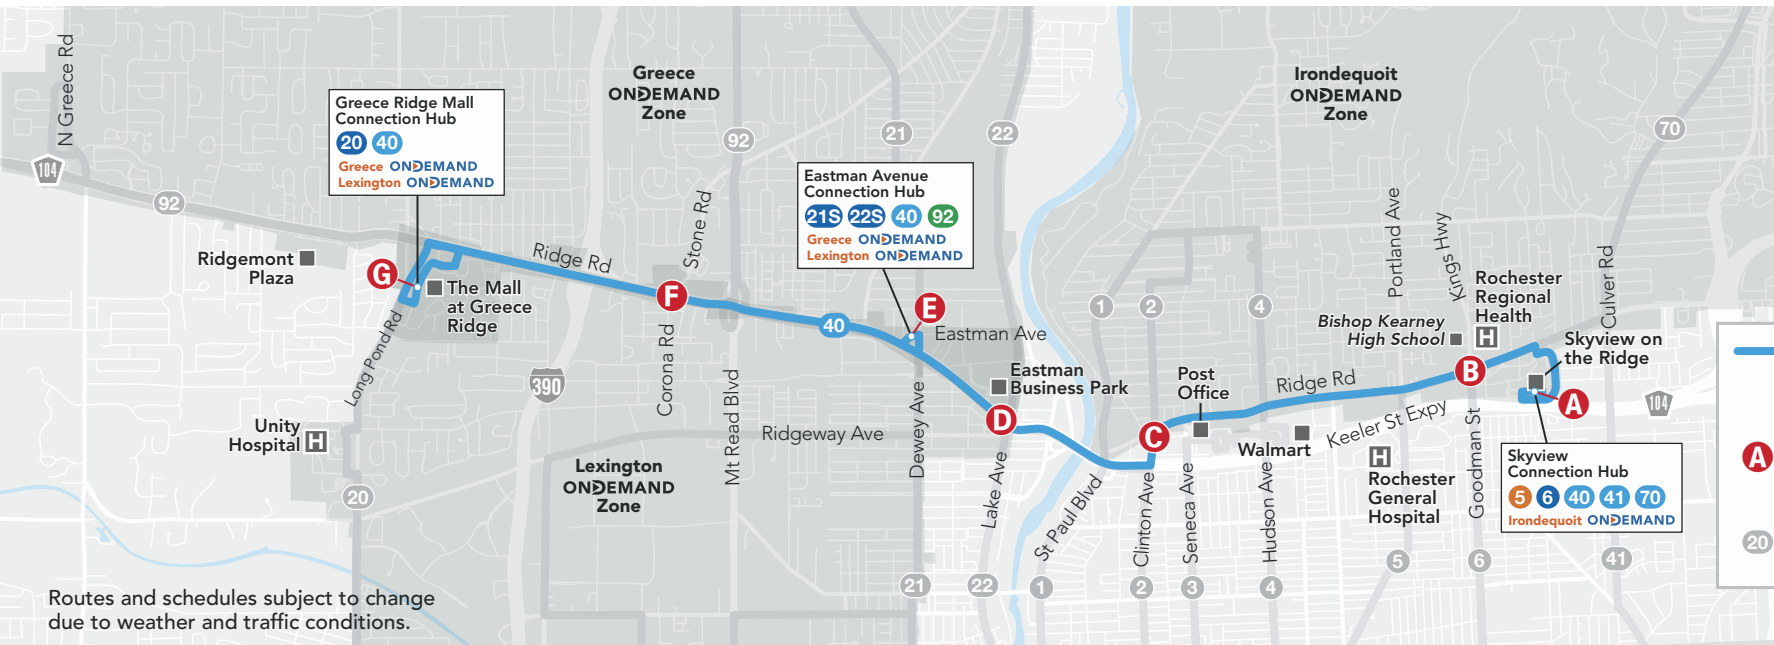

Eastbound to Irondequoit

	Greece Ridge Mall Connection Hub	Ridge Rd & Corona Rd	Eastman Avenue Connection Hub	Ridge Rd & Pullman Ave	Clinton Ave & Rau St	Ridge Rd & Goodman St	Skyview Connection Hub	
	G	F	E	D	C	B	A	
AM	6:56	7:02	7:08	7:12	7:15	7:21	7:25	
1	7:56	8:02	8:08	8:12	8:15	8:21	8:25	
	8:56	9:02	9:08	9:12	9:15	9:21	9:25	
	9:56	10:02	10:08	10:12	10:15	10:21	10:25	
	10:56	11:02	11:08	11:12	11:15	11:21	11:25	
	11:56	12:02	12:08	12:12	12:15	12:21	12:25	
	PM	12:56	1:02	1:08	1:12	1:15	1:21	1:25
	1:56	2:02	2:08	2:12	2:15	2:21	2:25	
	2:56	3:02	3:08	3:12	3:15	3:21	3:25	
	3:56	4:02	4:08	4:12	4:15	4:21	4:25	
	4:56	5:02	5:08	5:12	5:15	5:21	5:25	
5:56	6:02	6:08	6:12	6:15	6:21	6:25		
6:56	7:02	7:08	7:12	7:15	7:21	7:25		
7:56	8:02	8:08	8:12	8:15	8:21	8:25		
8:56	9:02	9:08	9:12	9:15	9:21	9:25		
9:56	10:02	10:08	10:12	10:15	10:21	10:25		
10:56	11:02	11:08	11:12	11:15	11:21	11:25		

1 Bus operates to Ridge & Vinedale at 7:13 AM

40 Crosstown Service
Every 30 minutes M-F 6am-6pm.
Every 60 minutes at other times.
Bus will pick up or drop off customers at any bus stop along this route.

A Schedule Timepoints
Refer to timetables to see when buses serve these stops. Your stop may be between timepoints.

20 Connecting Routes
See those schedules for details.

Routes and schedules subject to change due to weather and traffic conditions.