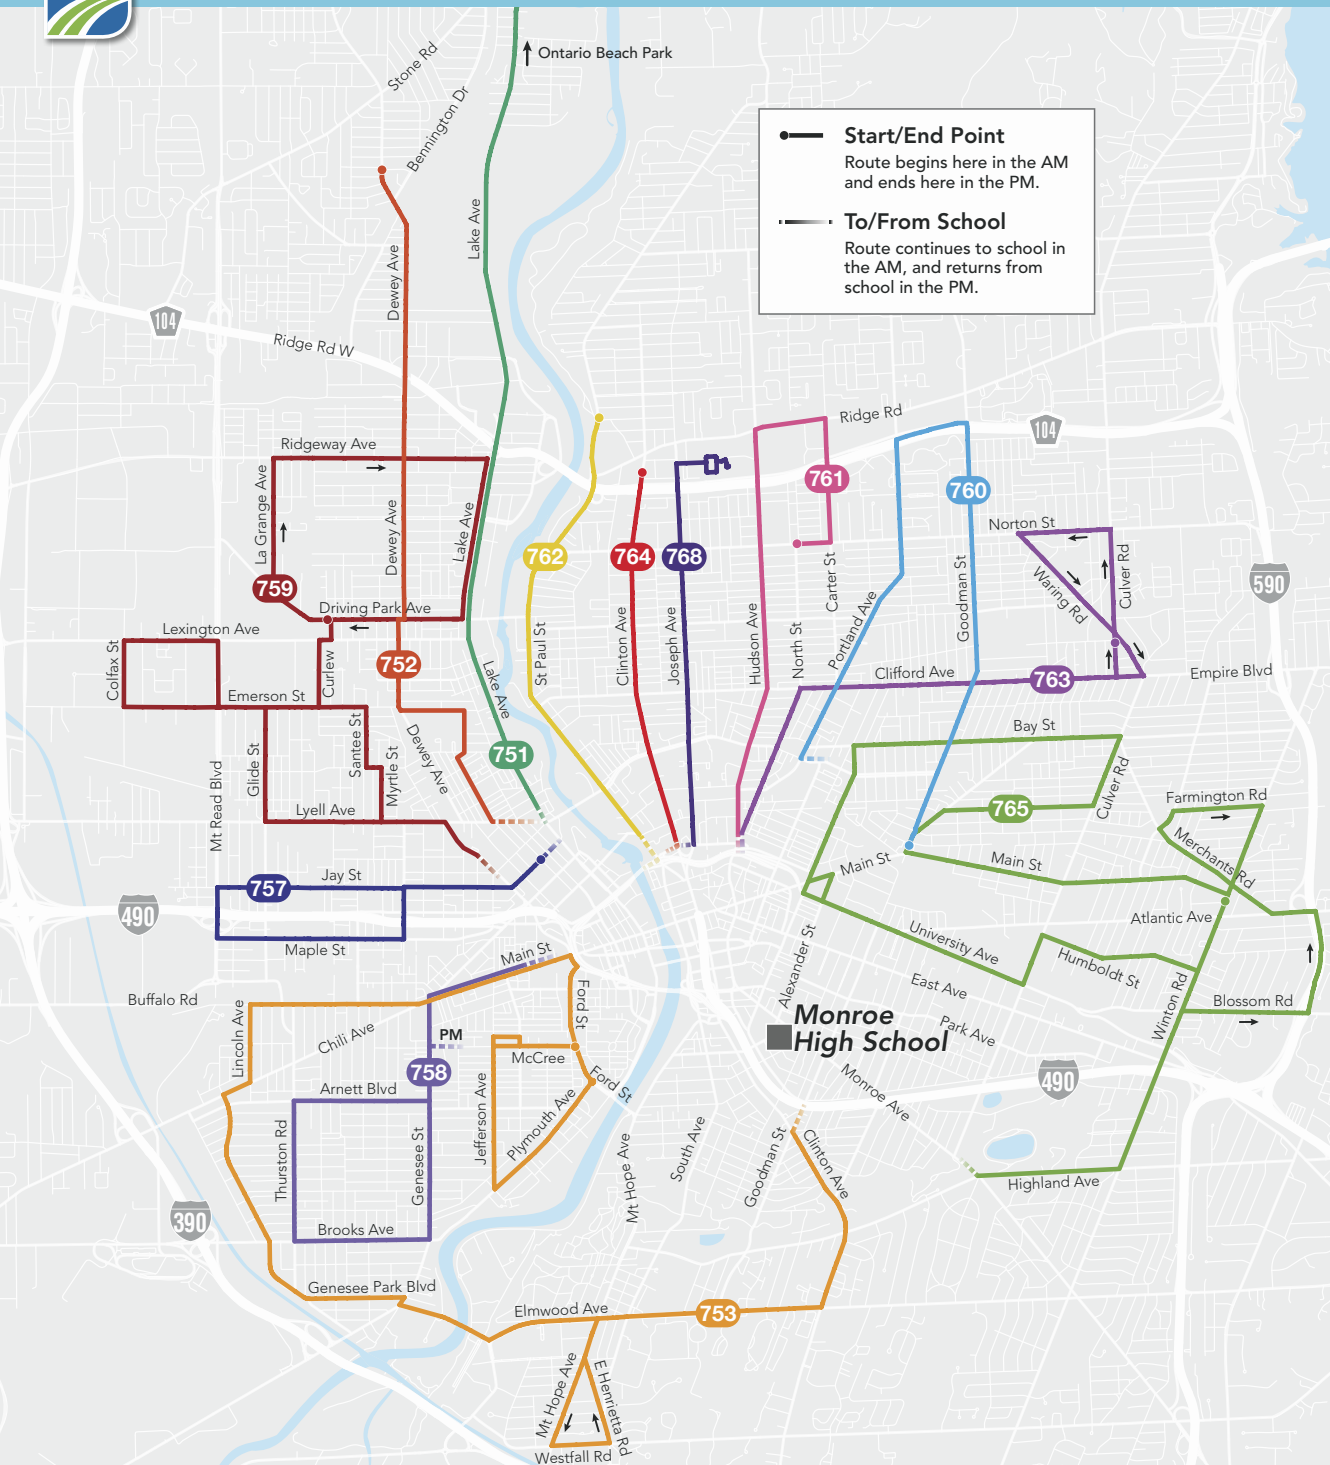

PM bus departs from Pearl Street

* This part of the PM route is not in the order shown by the arrow.

Route 761 Monroe HS/Hudson

	AM	PM	ED
Norton & North/Baird	7:42	4:13	12:43
Hudson & Norton	7:56	3:59	12:29
Hudson & Avenue D	7:59	3:56	12:26
Hudson & North	8:04	3:51	12:21
Monroe High School	8:15	3:40	12:10

PM bus departs from Pearl Street

Monroe HS Alexander Street

Open to the Public

Effective September 4, 2023

Routes run Monday-Friday,
9/6/2023 - 6/25/2024

Neighborhood Direct Service (NDS) Routes
operate on school days only

How to Use RTS Neighborhood Direct Service

- Using the map, find the number of the route closest to your home.
- Look up your route's timetable on this page or the next. This will tell you when your bus will arrive.
- The times listed are the ones that the bus will arrive at that route's major locations. You may board at those stops or any RTS stop along the route.
- Be sure to be at your bus stop at least 5 minutes early! Look at the lighted sign on the front of the bus to make sure it matches your route.
- If you are an RCSD student, please show your RCSD ID to the Bus Operator when boarding. Then tap it on the right side of the oblong reader, listen for the beep, and take a seat.
- After school, board the bus that shows your route's number. RCSD students, be sure to show your RCSD ID to the Bus Operator and to tap it on the reader.

About Early Dismissals

Early Dismissal Dates: 10/27/2023, 12/8/2023, 3/1/2024 and 5/23/2024

On days the RCSD has early dismissals, RTS trips will leave schools at 12:10 PM.

Route 751 Monroe HS/Maplewood-Charlotte