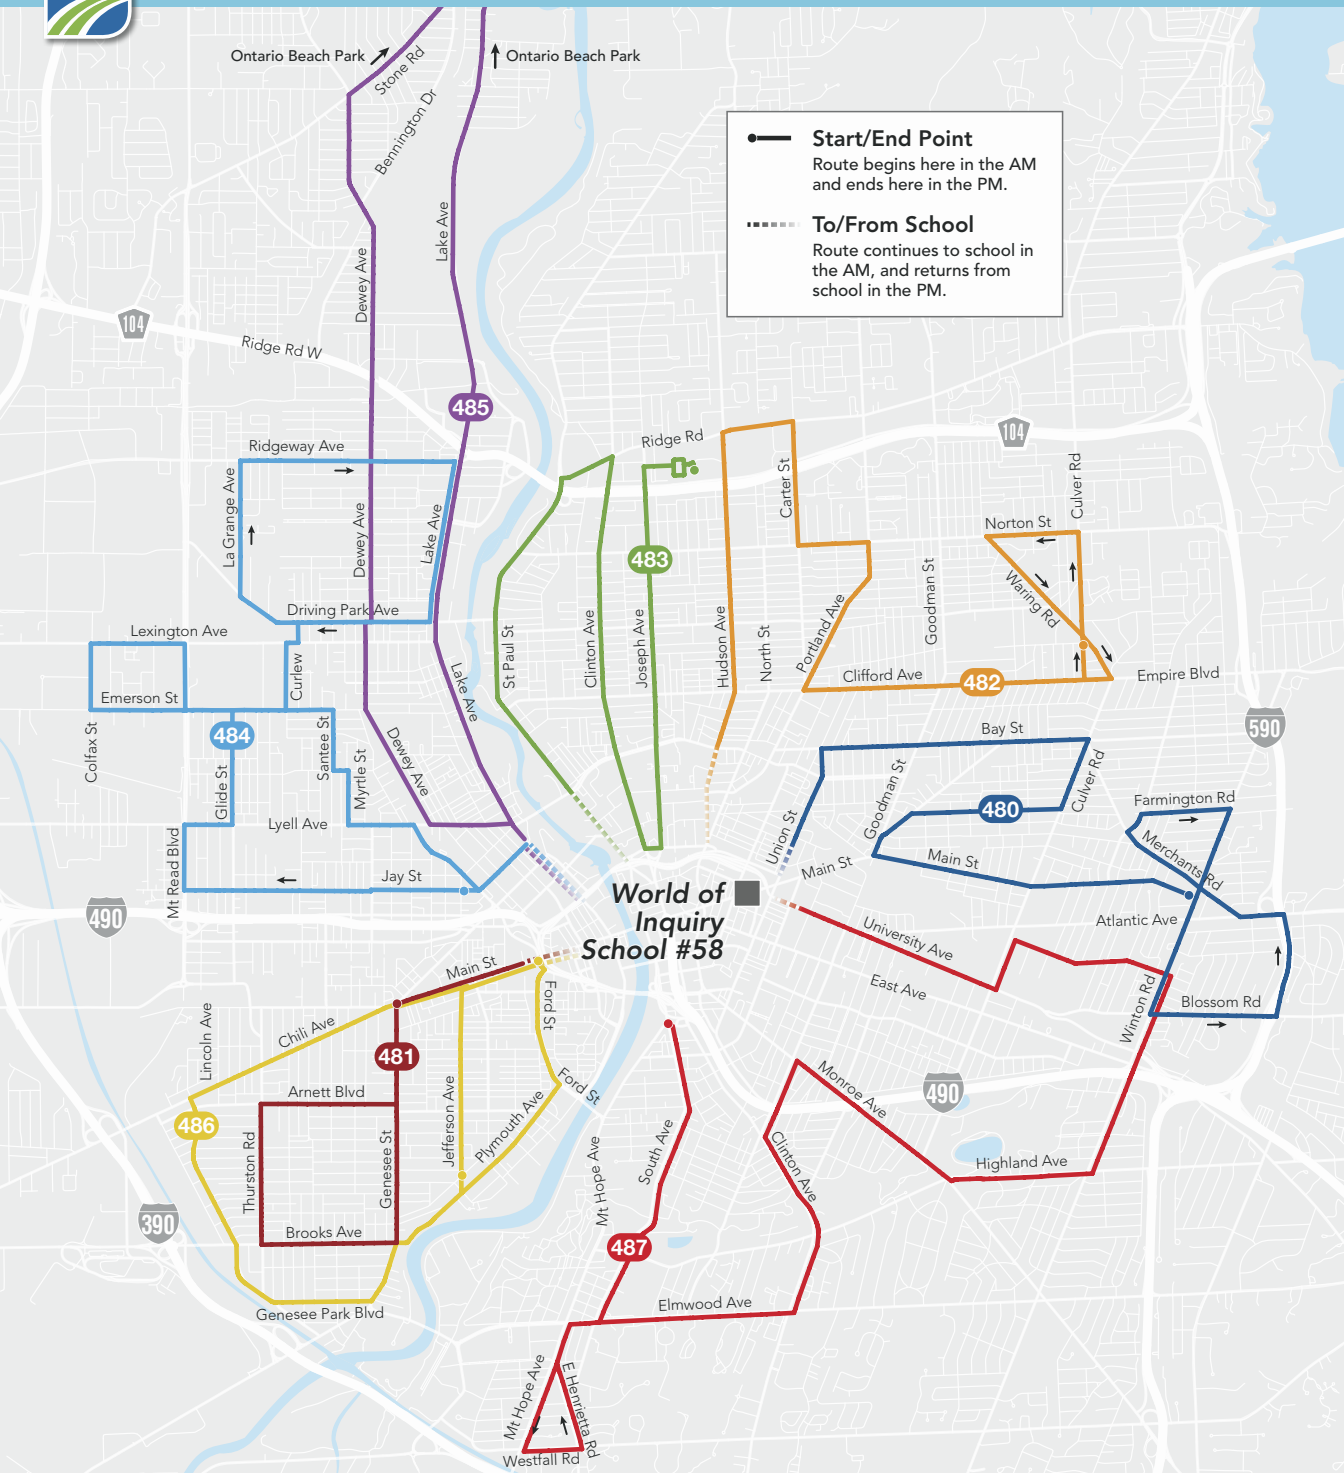

### Route 486 World of Inquiry #58/Plymouth-Jefferson-19th Ward NW

	AM	PM	ED
Jefferson & Seward	6:36	3:20	11:50
Jefferson & McCree/Tremont	6:39	3:15	11:45
Ford & Main	6:42	3:12	11:42
Plymouth & Bartlett/Edith	6:45	3:09	11:39
Plymouth & Jefferson/Cottage	6:48	3:06	11:36
Genesee Park & Brooks	6:55	2:59	11:29
Genesee Park & Chili	6:58	2:56	11:26
Main & Genesee/Henion	7:03	2:51	11:21
Main & Trowbridge	7:06	2:48	11:18
World of Inquiry School #58	7:15	2:40	11:10

### Route 487 World of Inquiry #58/City SE

	AM	PM	ED
South & Byron	6:25	3:31	12:01
South & Elmwood	6:31	3:25	11:55
East Henrietta & Westfall	6:37	3:22	11:52
Clinton & Suburban	6:43	3:11	11:41
Monroe & Highland	6:55	3:00	11:30
Humboldt & Winton	7:02	2:53	11:23
University & Culver	7:07	2:48	11:18
World of Inquiry School #58	7:15	2:40	11:10

## World of Inquiry #58 University Avenue

Open to the Public

Effective September 4, 2023

Routes run Monday-Friday,  
9/6/2023 - 6/25/2024

Neighborhood Direct Service (NDS) Routes  
operate on school days only

### Routes Served

- Route 480 World of Inquiry #58/N Winton Village-N Marketview
- Route 481 World of Inquiry #58/Genesee-19th Ward SE
- Route 482 World of Inquiry #58/Hudson-Northland
- Route 483 World of Inquiry #58/St Paul-N Clinton-Joseph
- Route 484 World of Inquiry #58/Lyell-Otis-Edgerton
- Route 485 World of Inquiry #58/Maplewood
- Route 486 World of Inquiry #58/Plymouth-Jefferson-19th Ward NW
- Route 487 World of Inquiry #58/City SE