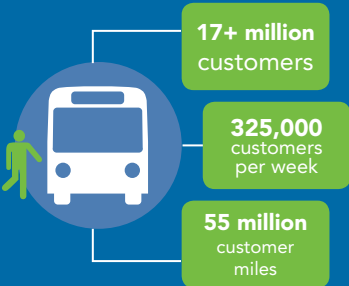

TRANSIT FACTS

LAST YEAR:

**\$7000/YEAR
SAVINGS**

Compared to
Driving a Car*

ON AVERAGE, ONE BUS:

Drives **25k miles** per year
over its **12 year life**

Riding the
bus reduces
your carbon
emissions by
**4,800 LBS/
YEAR***