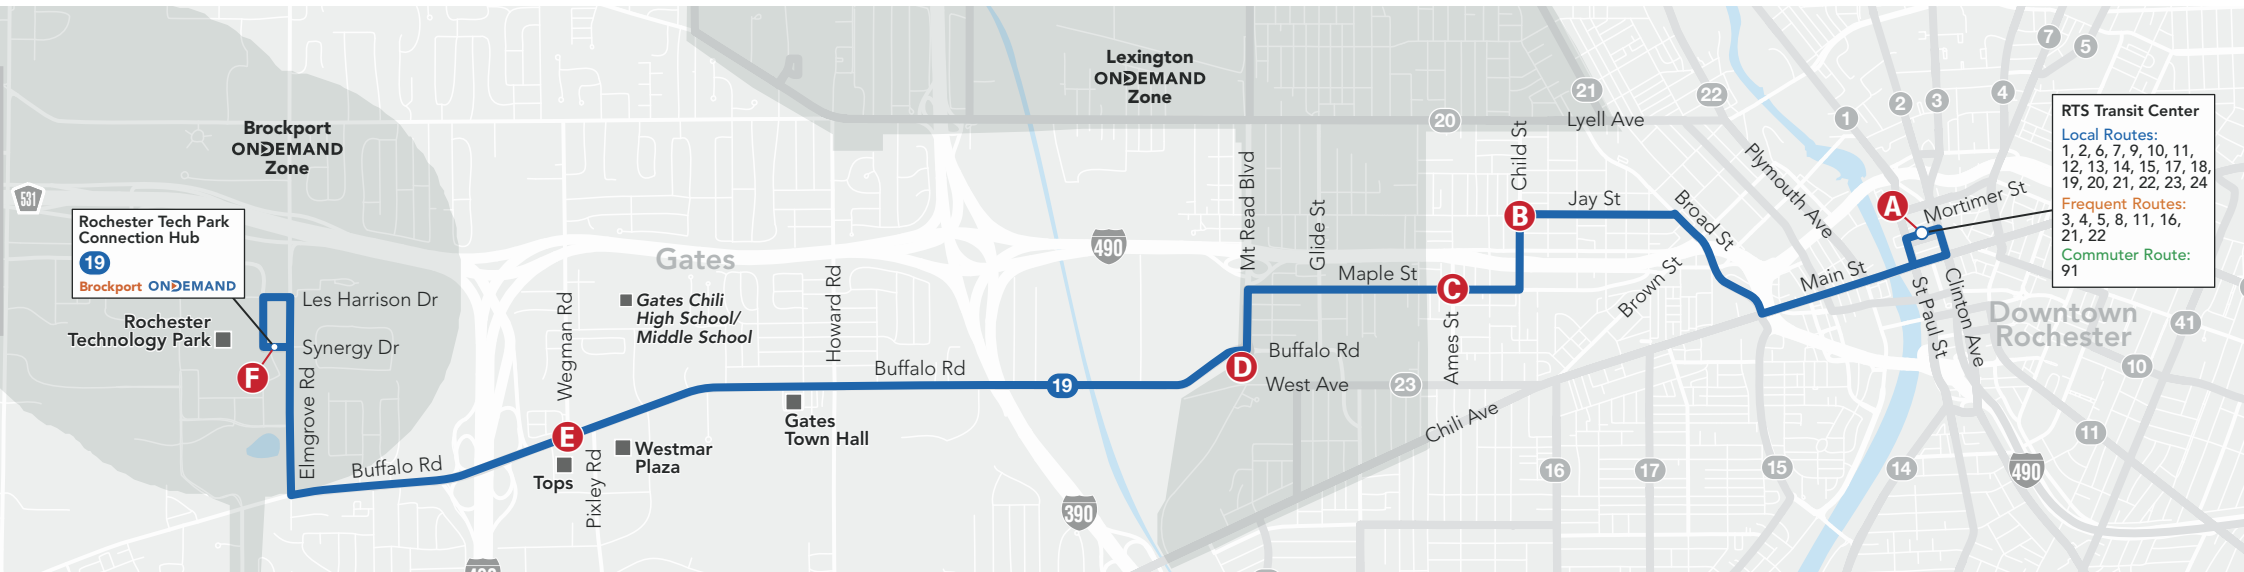

Inbound to RTS Transit Center

	Rochester Tech Park Connection Hub	Buffalo Rd & Wegman Rd	Buffalo Rd & Mt Read Blvd	Maple St & Ames St	Jay St & Child St	RTS Transit Center
	F	E	D	C	B	A
AM	6:07	6:12	6:20	6:24	6:27	6:37
	7:07	7:12	7:20	7:24	7:27	7:37
	8:07	8:12	8:20	8:24	8:27	8:38
	9:07	9:12	9:20	9:24	9:27	9:38
	10:07	10:12	10:20	10:24	10:27	10:38
	11:07	11:12	11:20	11:24	11:27	11:38
PM	12:07	12:12	12:20	12:24	12:27	12:38
	1:07	1:12	1:20	1:24	1:27	1:38
	2:07	2:12	2:20	2:24	2:27	2:38
	3:07	3:12	3:20	3:24	3:27	3:38
	4:07	4:12	4:20	4:24	4:27	4:38
	5:07	5:12	5:20	5:24	5:27	5:38
	6:07	6:12	6:20	6:24	6:27	6:37
	7:07	7:12	7:20	7:24	7:27	7:37
	8:07	8:12	8:20	8:24	8:27	8:37
	9:07	9:12	9:20	9:24	9:27	9:37
	10:07	10:12	10:20	10:24	10:27	10:37
	11:07	11:12	11:20	11:24	11:27	11:37

Local Service
Every 30 minutes M-F 6am-6pm.
Every 60 minutes at other times.
Bus will pick up or drop off customers at any bus stop along this route.

A Schedule Timepoints
Refer to timetables to see when buses serve these stops. Your stop may be between timepoints.

20 Connecting Routes
See those schedules for details.

RTS Transit Center
Local Routes: 1, 2, 6, 7, 9, 10, 11, 12, 13, 14, 15, 17, 18, 19, 20, 21, 22, 23, 24
Frequent Routes: 3, 4, 5, 8, 11, 16, 21, 22
Commuter Route: 91

Routes and schedules subject to change due to weather and traffic conditions.