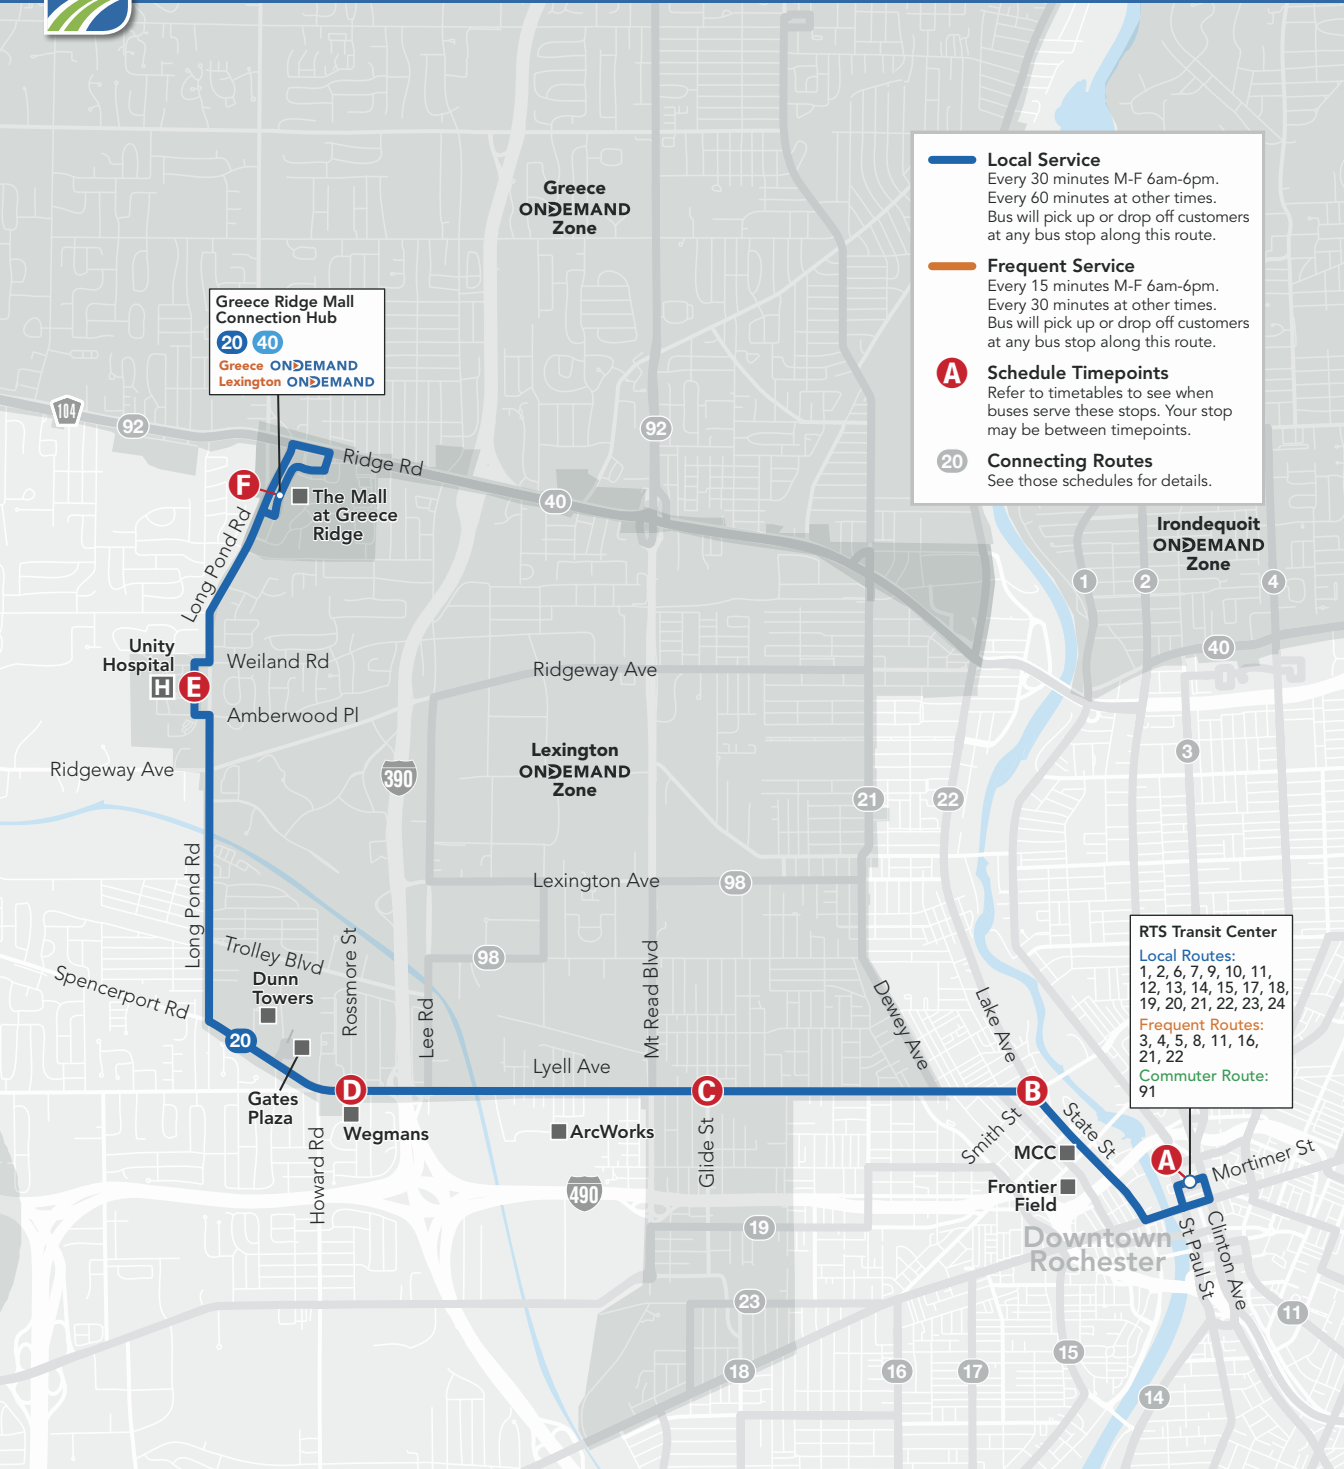

Runs 7 days a week

Hours of Service:

Weekdays 5am - Midnight

Weekends 6am - Midnight

Local Route

30-minute frequency 6am-6pm weekdays
60-minute frequency other times

Serving:

RTS Transit Center
Frontier Field
MCC Downtown Campus
High Falls
ArcWorks
Wegmans - Lyell Ave
Dunn Towers
Unity Hospital
Greece Ridge Mall Connection Hub
Greece On Demand Zone
Lexington On Demand Zone

Routes and schedules subject to change due to weather and traffic conditions.

Monday-Friday

Outbound to Greece Ridge Mall

	RTS Transit Center	Lake Ave & Lyell Ave	Lyell Ave & Glide St	Lyell Ave & Rossmore St (Wegmans)	Unity Hospital	Greece Ridge Mall Connection Hub
	A	B	C	D	E	F
AM	5:00	5:08	5:16	5:22	5:30	5:37
	6:00	6:08	6:16	6:22	6:30	6:37
	6:30	6:38	6:46	6:52	7:00	7:07
	7:00	7:09	7:17	7:24	7:33	7:40
	7:30	7:39	7:47	7:54	8:03	8:10
	8:00	8:09	8:17	8:24	8:33	8:40
	8:30	8:39	8:47	8:54	9:03	9:10
	9:00	9:09	9:17	9:24	9:33	9:40
	9:30	9:39	9:47	9:54	10:03	10:10
	10:00	10:09	10:17	10:24	10:33	10:40
	10:30	10:39	10:47	10:54	11:03	11:10
	11:00	11:09	11:17	11:24	11:33	11:40
	11:30	11:39	11:47	11:54	12:03	12:10
PM	12:00	12:09	12:17	12:24	12:33	12:40
	12:30	12:39	12:47	12:54	1:03	1:10
	1:00	1:09	1:17	1:24	1:33	1:40
	1:30	1:39	1:47	1:54	2:03	2:10
	2:00	2:10	2:19	2:25	2:34	2:41
	2:30	2:40	2:49	2:55	3:04	3:11
	3:00	3:10	3:19	3:25	3:34	3:41
	3:30	3:40	3:49	3:55	4:04	4:11
	4:00	4:10	4:19	4:25	4:34	4:41
	4:30	4:40	4:49	4:55	5:04	5:11
	5:00	5:10	5:19	5:25	5:34	5:41
	5:30	5:40	5:49	5:55	6:04	6:11
	6:00	6:08	6:16	6:22	6:31	6:38
	7:00	7:08	7:16	7:22	7:31	7:38
	8:00	8:07	8:14	8:20	8:28	8:34
	9:00	9:07	9:14	9:20	9:28	9:34
	10:00	10:07	10:14	10:20	10:28	10:34
	11:00	11:06	11:13	11:19	11:26	11:32
AM	12:00	12:06	12:13	12:19	12:26	12:32