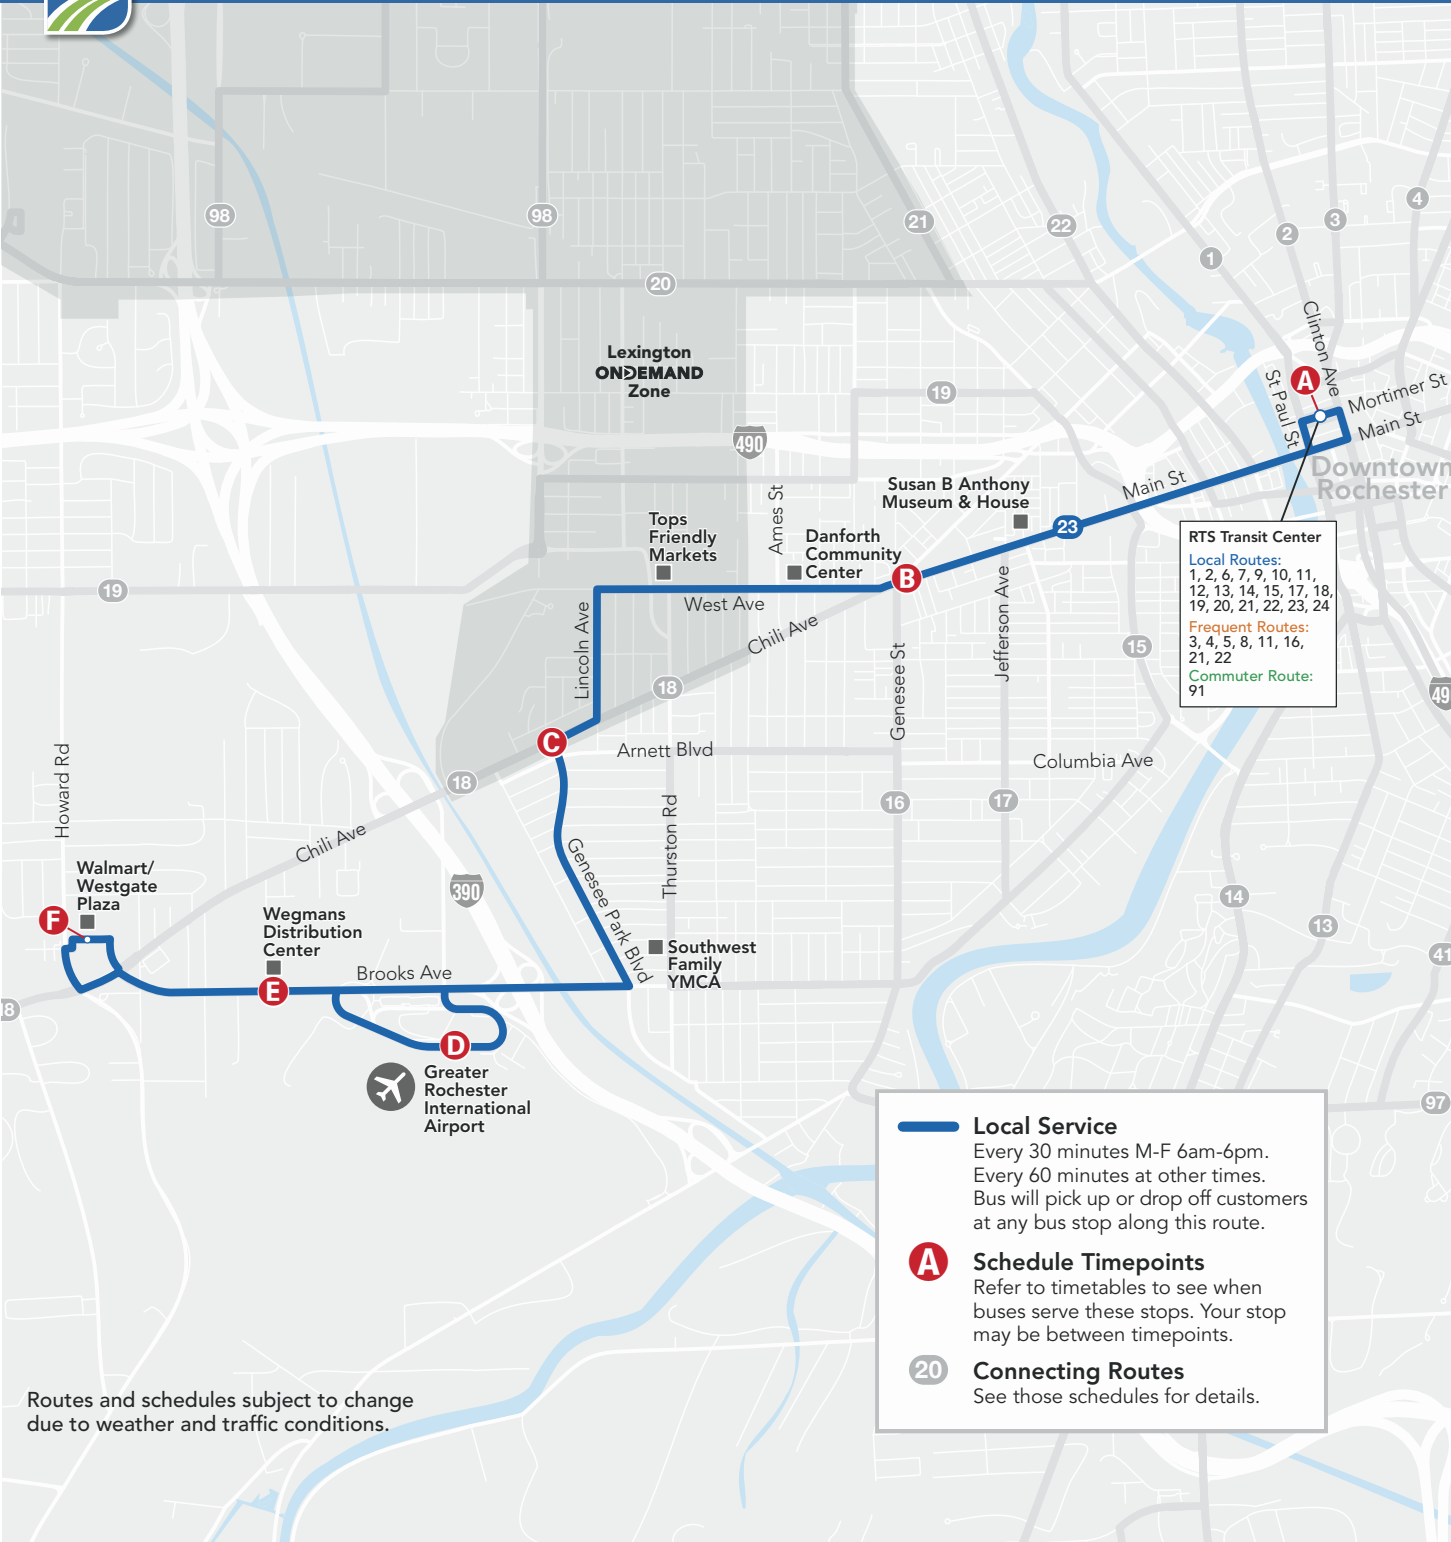

Tops – West Avenue
Danforth Community Center
Airport
Wegmans Distribution Center
Walmart – Chili Avenue

RTS Transit Center
Local Routes:
 1, 2, 6, 7, 9, 10, 11, 12, 13, 14, 15, 17, 18, 19, 20, 21, 22, 23, 24
Frequent Routes:
 3, 4, 5, 8, 11, 16, 21, 22
Commuter Route:
 91

Local Service
 Every 30 minutes M-F 6am-6pm.
 Every 60 minutes at other times.
 Bus will pick up or drop off customers at any bus stop along this route.

A Schedule Timepoints
 Refer to timetables to see when buses serve these stops. Your stop may be between timepoints.

20 Connecting Routes
 See those schedules for details.

Monday-Friday

Outbound to West Ave/Airport

	RTS Transit Center	Main St & Genesee St	Chili Ave & Genesee Park Blvd	Airport Terminal Lower Level	Wegmans Distribution Center	Chili Walmart
	A	B	C	D	E	F
AM	5:30	5:39	5:47	5:55	5:57	6:02
	6:15	6:24	6:32	6:40	6:42	6:47
	6:45	6:54	7:02	7:10	7:12	7:17
	7:15	7:24	7:32	7:40	7:42	7:47
	7:45	7:54	8:02	8:10	8:12	8:17
	8:15	8:24	8:32	8:40	8:42	8:47
	8:45	8:54	9:02	9:10	9:12	9:17
	9:15	9:24	9:32	9:40	9:42	9:47
	9:45	9:54	10:02	10:10	10:12	10:17
	10:15	10:24	10:32	10:40	10:42	10:47
PM	10:45	10:54	11:02	11:10	11:12	11:17
	11:15	11:24	11:32	11:40	11:42	11:47
	11:45	11:54	12:02	12:10	12:12	12:17
	12:15	12:24	12:32	12:40	12:42	12:47
	12:45	12:54	1:02	1:10	1:12	1:17
	1:15	1:25	1:34	1:42	1:44	1:49
	1:45	1:55	2:04	2:12	2:14	2:19
	2:15	2:25	2:34	2:42	2:44	2:49
	2:45	2:55	3:04	3:12	3:14	3:19
	3:15	3:25	3:34	3:42	3:44	3:49
3:45	3:55	4:04	4:12	4:14	4:19	
4:15	4:24	4:32	4:40	4:42	4:47	
4:45	4:54	5:02	5:10	5:12	5:17	
5:15	5:24	5:32	5:40	5:42	5:47	
5:45	5:54	6:02	6:10	6:12	6:17	
6:30	6:39	6:47	6:55	6:57	7:02	
7:30	7:39	7:47	7:55	7:57	8:02	
8:30	8:38	8:46	8:54	8:56	9:00	
9:30	9:38	9:46	9:54	9:56	10:00	
10:30	10:38	10:45	10:52	10:54	10:58	
11:30	11:38	11:45	11:52	11:54	11:58	