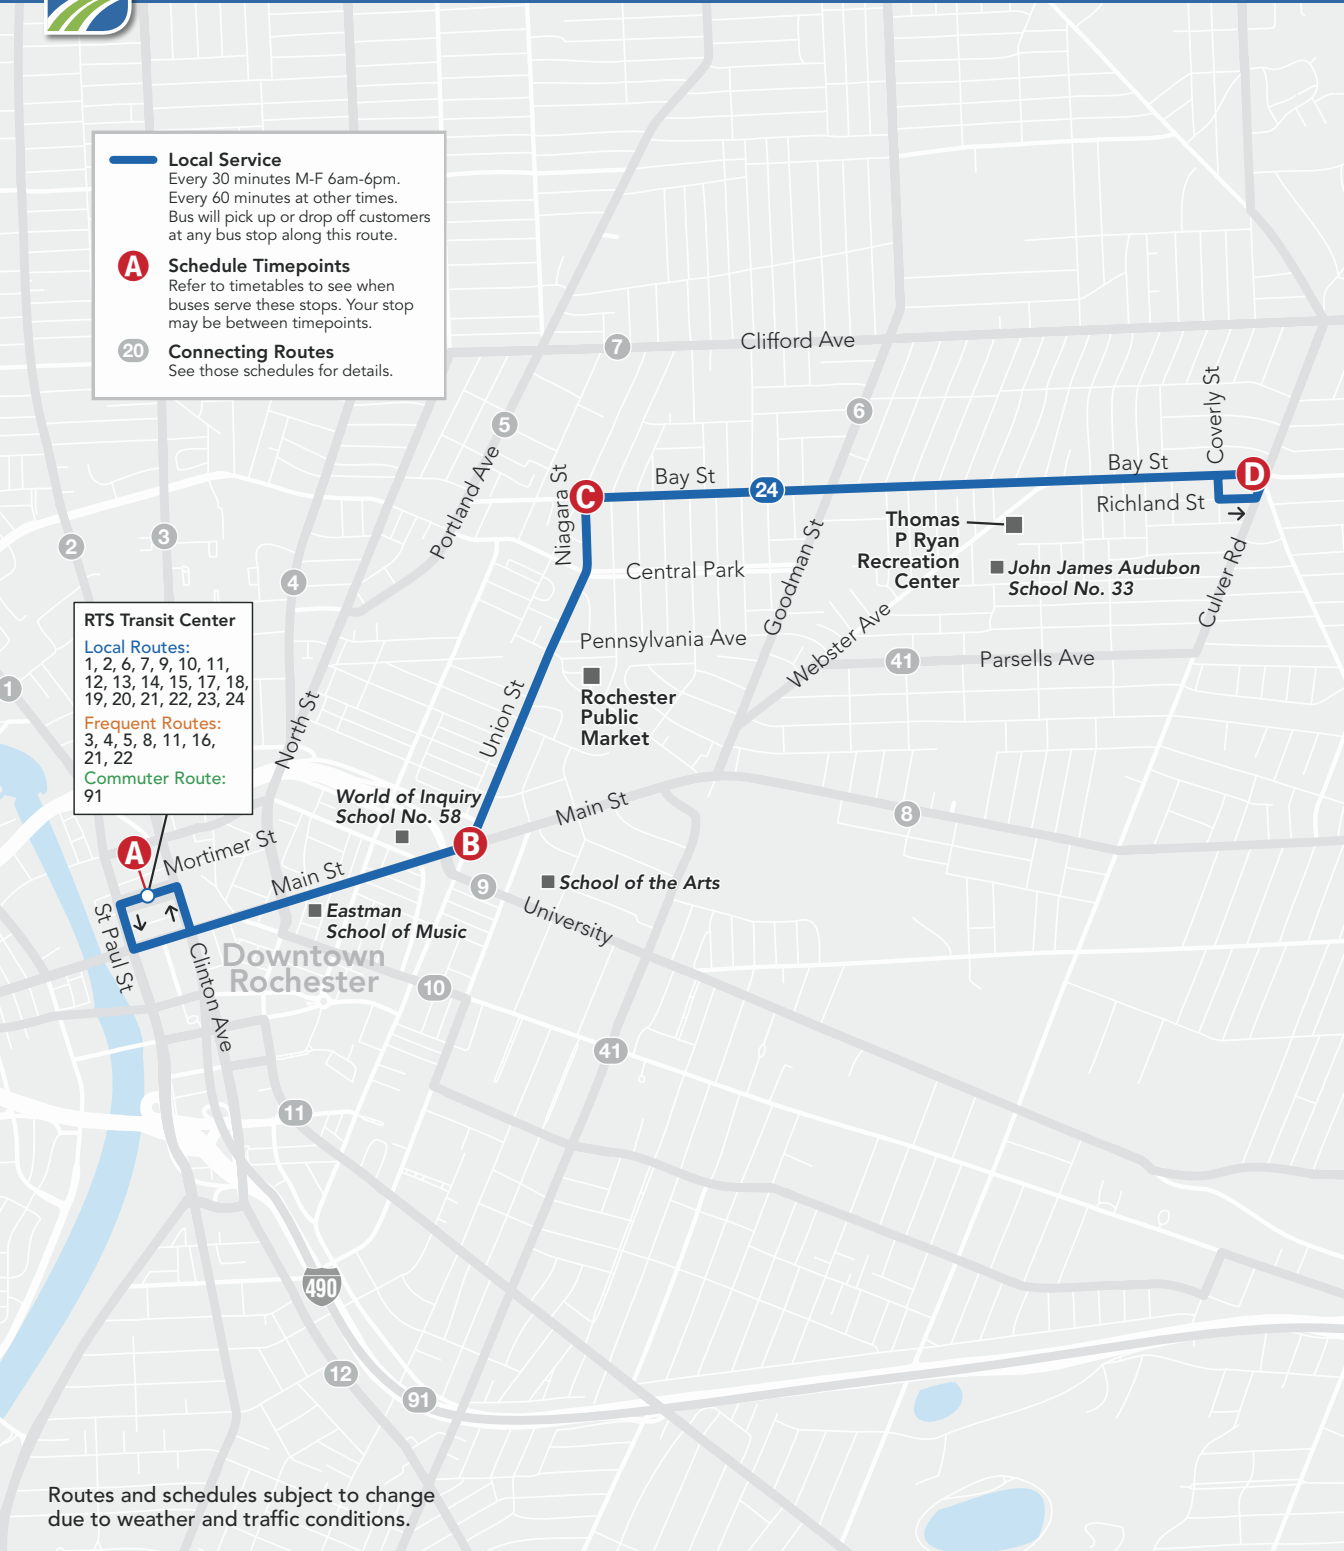

## Local Route

30-minute frequency 6am-6pm weekdays  
60-minute frequency other times

## Serving:

RTS Transit Center  
Eastman School of Music  
World of Inquiry School #58  
Rochester Public Market  
Thomas P. Ryan Recreation Center  
John James Audubon School #33

**Local Service**  
 Every 30 minutes M-F 6am-6pm.  
 Every 60 minutes at other times.  
 Bus will pick up or drop off customers at any bus stop along this route.

**A Schedule Timepoints**  
 Refer to timetables to see when buses serve these stops. Your stop may be between timepoints.

**20 Connecting Routes**  
 See those schedules for details.

**RTS Transit Center**  
**Local Routes:**  
 1, 2, 6, 7, 9, 10, 11, 12, 13, 14, 15, 17, 18, 19, 20, 21, 22, 23, 24  
**Frequent Routes:**  
 3, 4, 5, 8, 11, 16, 21, 22  
**Commuter Route:**  
 91

#### Inbound to RTS Transit Center

	Bay St & Culver Rd	Bay St & Niagara St	Main St & Richmond St	RTS Transit Center
	<b>D</b>	<b>C</b>	<b>B</b>	<b>A</b>
AM 5:12	5:12	5:16	5:21	5:27
6:22	6:22	6:26	6:31	6:37
6:52	6:52	6:56	7:01	7:07
7:22	7:22	7:26	7:31	7:37
7:52	7:52	7:56	8:01	8:07
8:22	8:22	8:26	8:31	8:37
8:52	8:52	8:56	9:01	9:07
9:22	9:22	9:27	9:32	9:38
9:52	9:52	9:57	10:02	10:08
10:22	10:22	10:27	10:32	10:38
10:52	10:52	10:57	11:02	11:08
11:22	11:22	11:27	11:32	11:38
11:52	11:52	11:57	12:02	12:08
PM 12:22	12:22	12:27	12:32	12:38
12:52	12:52	12:57	1:02	1:08
1:22	1:22	1:27	1:32	1:38
1:52	1:52	1:57	2:02	2:08
2:22	2:22	2:27	2:32	2:38
2:52	2:52	2:57	3:02	3:08
3:22	3:22	3:27	3:32	3:38
3:52	3:52	3:57	4:02	4:08
4:22	4:22	4:27	4:32	4:38
4:52	4:52	4:57	5:02	5:08
5:22	5:22	5:27	5:32	5:38
5:52	5:52	5:57	6:02	6:08
6:27	6:27	6:32	6:37	6:43
7:27	7:27	7:31	7:36	7:42
8:27	8:27	8:31	8:36	8:42
9:27	9:27	9:31	9:36	9:42
10:27	10:27	10:31	10:36	10:42
11:27	11:27	11:31	11:36	11:42