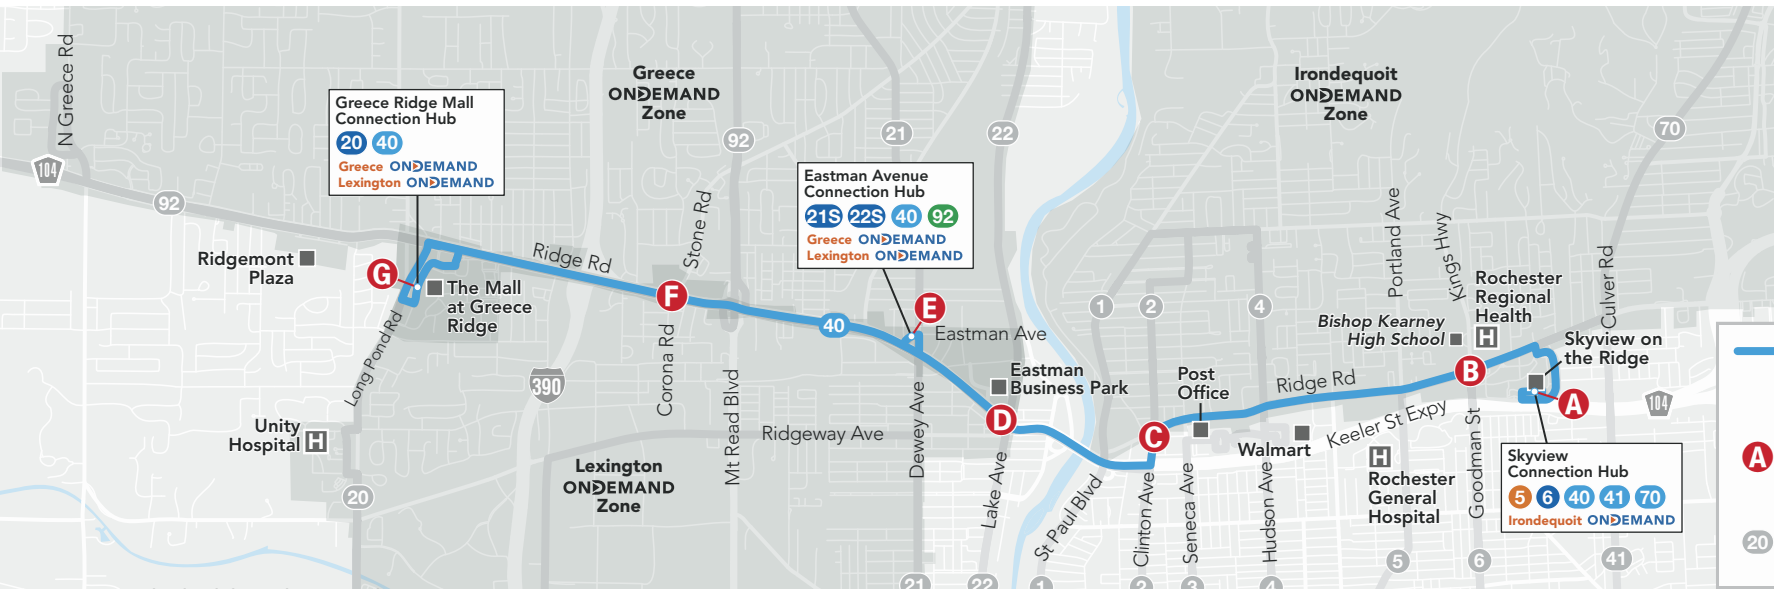

Eastbound to Irondequoit

	Greece Ridge Mall Connection Hub G	Ridge Rd & Corona Rd F	Eastman Avenue Connection Hub E	Ridge Rd & Pullman Ave D	Clinton Ave & Rau St C	Ridge Rd & Goodman St B	Skyview Connection Hub A
AM	6:56	7:02	7:08	7:12	7:15	7:21	7:25
	7:56	8:02	8:08	8:12	8:15	8:21	8:25
	8:56	9:02	9:08	9:12	9:15	9:21	9:25
	9:56	10:02	10:08	10:12	10:15	10:21	10:25
	10:56	11:02	11:08	11:12	11:15	11:21	11:25
	11:56	12:02	12:08	12:12	12:15	12:21	12:25
PM	12:56	1:02	1:08	1:12	1:15	1:21	1:25
	1:56	2:02	2:08	2:12	2:15	2:21	2:25
	2:56	3:02	3:08	3:12	3:15	3:21	3:25
	3:56	4:02	4:08	4:12	4:15	4:21	4:25
	4:56	5:02	5:08	5:12	5:15	5:21	5:25
	5:56	6:02	6:08	6:12	6:15	6:21	6:25
	6:56	7:02	7:08	7:12	7:15	7:21	7:25
	7:56	8:02	8:08	8:12	8:15	8:21	8:25
	8:56	9:02	9:08	9:12	9:15	9:21	9:25
	9:56	10:02	10:08	10:12	10:15	10:21	10:25
	10:56	11:02	11:08	11:12	11:15	11:21	11:25

40 Crosstown Service
Every 30 minutes M-F 6am-6pm.
Every 60 minutes at other times.
Bus will pick up or drop off customers at any bus stop along this route.

A Schedule Timepoints
Refer to timetables to see when buses serve these stops. Your stop may be between timepoints.

20 Connecting Routes
See those schedules for details.

Routes and schedules subject to change due to weather and traffic conditions.