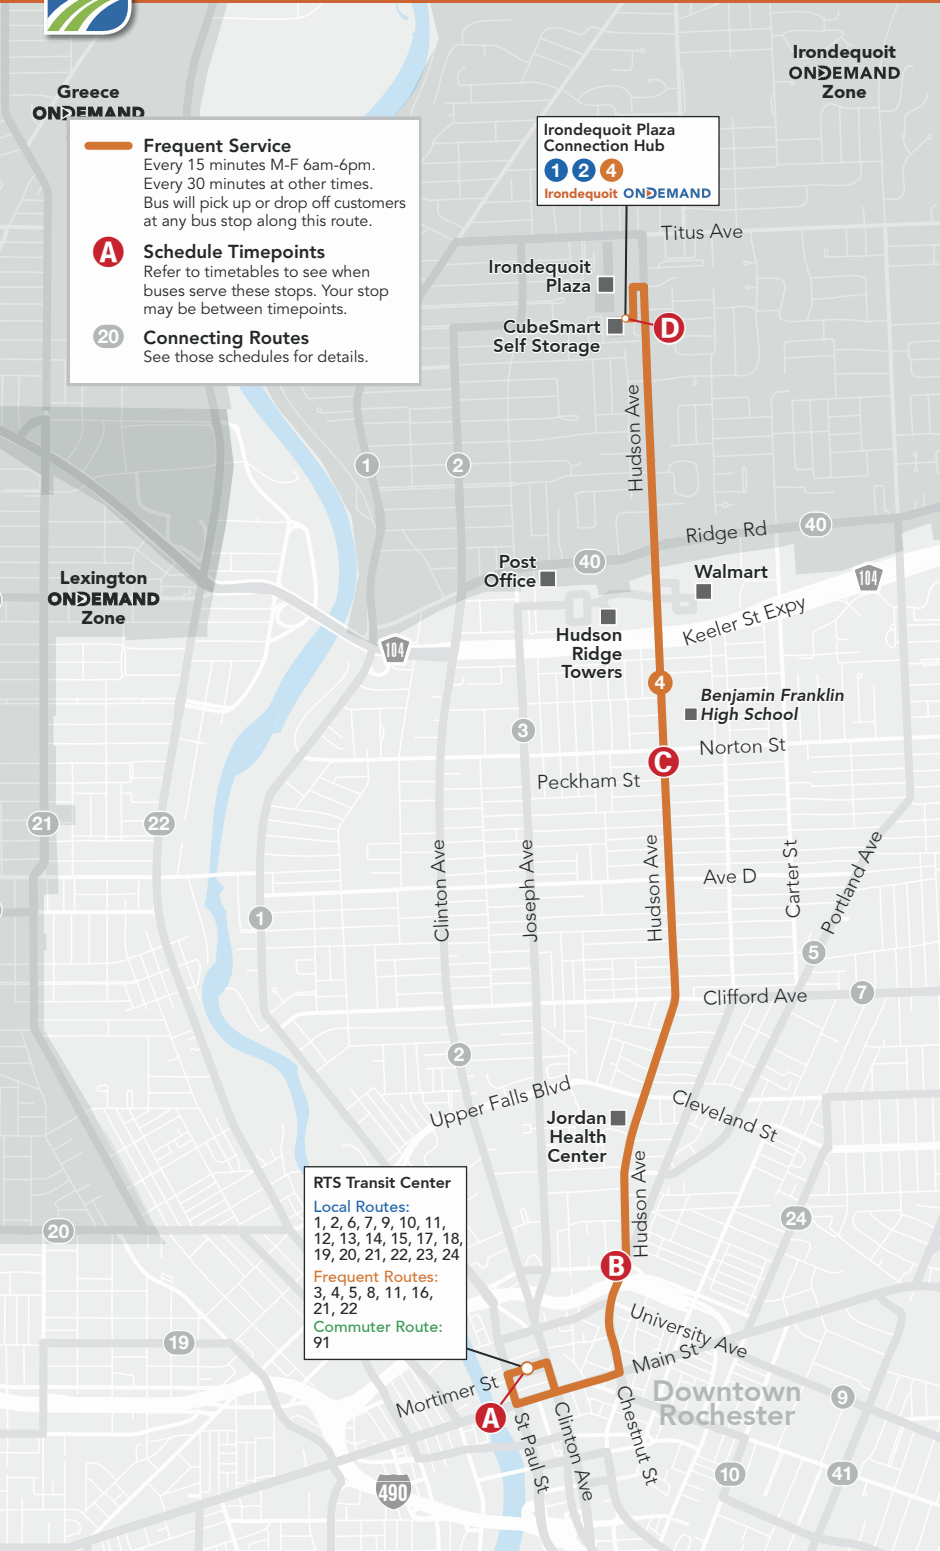

Frequent Service
Every 15 minutes M-F 6am-6pm.
Every 30 minutes at other times.
Bus will pick up or drop off customers at any bus stop along this route.

A Schedule Timepoints
Refer to timetables to see when buses serve these stops. Your stop may be between timepoints.

20 Connecting Routes
See those schedules for details.

RTS Transit Center
Local Routes:
1, 2, 6, 7, 9, 10, 11, 12, 13, 14, 15, 17, 18, 19, 20, 21, 22, 23, 24
Frequent Routes:
3, 4, 5, 8, 11, 16, 21, 22
Commuter Route:
91

Monday-Friday

Outbound to Irondequoit Plaza

	RTS Transit Center	Hudson Ave & North St	Hudson Ave & Norton St	Irondequoit Plaza Connection Hub
	A	B	C	D
AM	5:00	5:04	5:11	5:16
	5:30	5:34	5:41	5:46
	6:00	6:04	6:11	6:16
	6:30	6:34	6:41	6:46
	7:00	7:05	7:14	7:20
	7:30	7:35	7:44	7:50
	8:00	8:05	8:14	8:20
	8:30	8:35	8:44	8:50
	9:00	9:05	9:14	9:20
	9:30	9:35	9:44	9:50
	10:00	10:05	10:14	10:20
	10:30	10:35	10:44	10:50
	11:00	11:05	11:14	11:20
	11:30	11:35	11:44	11:50
PM	12:00	12:05	12:14	12:20
	12:30	12:35	12:44	12:50
	1:00	1:05	1:14	1:20
	1:30	1:35	1:44	1:50
	2:00	2:05	2:14	2:20
	2:30	2:35	2:44	2:50
	3:00	3:05	3:15	3:21
	3:30	3:35	3:45	3:51
	4:00	4:05	4:15	4:21
	4:30	4:35	4:45	4:51
	5:00	5:05	5:15	5:21
	5:30	5:35	5:45	5:51
	6:00	6:05	6:15	6:21
	6:30	6:35	6:45	6:51
	7:00	7:04	7:12	7:17
	7:30	7:34	7:42	7:47
	8:00	8:04	8:12	8:17
	8:30	8:34	8:42	8:47
	9:00	9:04	9:12	9:17
	9:30	9:34	9:42	9:47
	10:00	10:04	10:11	10:15
	10:30	10:34	10:41	10:45
	11:00	11:04	11:11	11:15
	11:30	11:34	11:41	11:45
AM	12:00	12:04	12:11	12:15

Inbound to RTS Transit Center

	Irondequoit Plaza Connection Hub	Hudson Ave & Norton St	Hudson Ave & North St	RTS Transit Center
	D	C	B	A
AM	5:27	5:33	5:40	5:48
	5:57	6:03	6:10	6:18
	6:27	6:33	6:40	6:48
	6:57	7:04	7:13	7:21
	7:27	7:34	7:43	7:51
	7:57	8:04	8:13	8:21
	8:27	8:34	8:43	8:51
	8:57	9:04	9:13	9:21
	9:27	9:34	9:42	9:50
	9:57	10:04	10:12	10:20
	10:27	10:34	10:42	10:50
	10:57	11:04	11:12	11:20
	11:27	11:34	11:42	11:50
	11:57	12:04	12:12	12:20
PM	12:27	12:34	12:42	12:50
	12:57	1:04	1:12	1:20
	1:27	1:34	1:42	1:50
	1:57	2:04	2:12	2:20
	2:27	2:34	2:42	2:50
	2:57	3:04	3:13	3:21
	3:27	3:34	3:43	3:51
	3:57	4:04	4:13	4:21
	4:27	4:34	4:43	4:51
	4:57	5:04	5:13	5:21
	5:27	5:34	5:43	5:51
	5:57	6:04	6:13	6:21
	6:27	6:34	6:43	6:51
	6:57	7:03	7:11	7:19
	7:27	7:33	7:41	7:49
	7:57	8:03	8:11	8:19
	8:27	8:33	8:41	8:49
	8:57	9:03	9:11	9:19
	9:27	9:33	9:41	9:49
	9:57	10:02	10:09	10:17
	10:27	10:32	10:39	10:47
	10:57	11:02	11:09	11:17
	11:27	11:32	11:39	11:47

Saturday/Sunday/Holiday

Outbound to Irondequoit Plaza