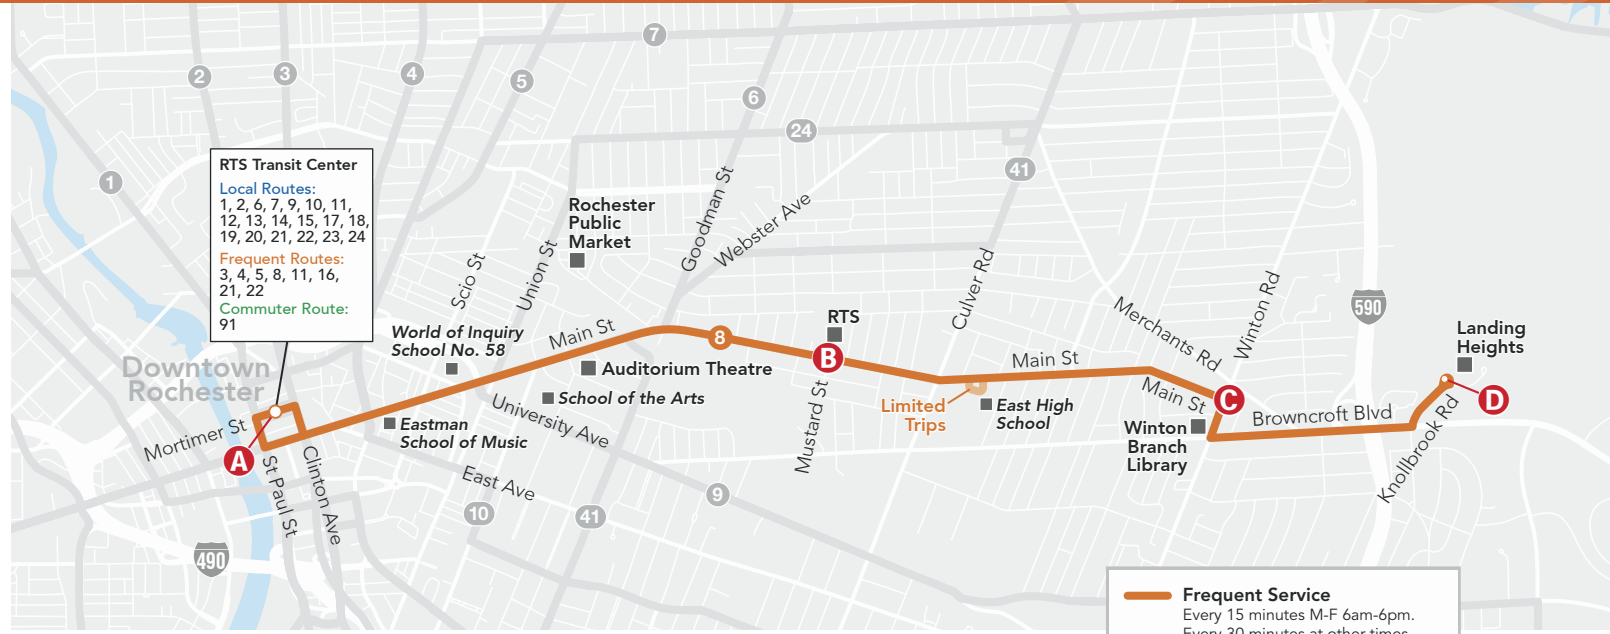

Inbound to RTS Transit Center

	Landing Heights D	Main St & Winton Rd C	Main St & RTS Station B	RTS Transit Center A
AM	5:00	5:04	5:09	5:19
	5:27	5:31	5:36	5:46
	5:57	6:02	6:07	6:19
	6:27	6:32	6:37	6:49
	6:42	6:47	6:52	7:04
	6:57	7:02	7:07	7:19
	7:12	7:17	7:22	7:34
	7:27	7:32	7:37	7:49
	7:42	7:47	7:52	8:04
	7:57	8:02	8:07	8:19
	8:12	8:17	8:22	8:34
	8:27	8:32	8:37	8:49
	8:42	8:47	8:52	9:04
	8:57	9:02	9:07	9:19
	9:12	9:17	9:22	9:34
	9:27	9:32	9:37	9:49
	9:42	9:47	9:52	10:04
	9:57	10:02	10:07	10:19
	10:12	10:17	10:22	10:34
	10:27	10:32	10:37	10:49
	10:40	10:45	10:50	11:00
	10:57	11:02	11:07	11:17
	11:10	11:15	11:20	11:30
	11:27	11:32	11:37	11:47
	11:40	11:45	11:50	12:00
	11:57	12:02	12:07	12:17
PM	12:10	12:15	12:20	12:30
	12:27	12:32	12:37	12:47
	12:40	12:45	12:50	1:00
	12:57	1:02	1:07	1:17
	1:10	1:15	1:20	1:30
	1:27	1:32	1:37	1:47
	1:40	1:45	1:50	2:00
	1:57	2:02	2:07	2:17
	2:10	2:15	2:20	2:30
	2:27	2:32	2:37	2:47
	2:40	2:45	2:50	3:00
	2:57	3:02	3:07	3:17
	3:12	3:17	3:22	3:32
	3:27	3:32	3:37	3:47
	3:40	3:45	3:50	4:00
	3:57	4:02	4:07	4:17
	4:10	4:15	4:20	4:30
	4:27	4:32	4:37	4:47
	4:40	4:45	4:50	5:00
	4:57	5:02	5:07	5:17
	5:10	5:15	5:20	5:30
	5:27	5:32	5:37	5:47
	5:42	5:47	5:52	6:04
	5:57	6:02	6:07	6:19
	6:12	6:17	6:22	6:34
	6:27	6:32	6:37	6:49
	6:57	7:02	7:07	7:18
	7:27	7:31	7:36	7:46
	7:57	8:01	8:06	8:16
	8:27	8:31	8:36	8:46
	8:57	9:01	9:06	9:16
	9:27	9:31	9:36	9:46
	9:57	10:01	10:06	10:16
	10:27	10:31	10:36	10:46
	10:57	11:01	11:06	11:16
	11:27	11:31	11:36	11:46

Frequent Service
Every 15 minutes M-F 6am-6pm.
Every 30 minutes at other times.
Bus will pick up or drop off customers at any bus stop along this route.

A Schedule Timepoints
Refer to timetables to see when buses serve these stops. Your stop may be between timepoints.

20 Connecting Routes
See those schedules for details.

Saturday/Sunday/Holiday

Outbound to Landing Heights

	RTS Transit Center A	Main St & Mustard St B	Main St & Winton Rd C	Landing Heights D
AM	6:00	6:07	6:13	6:19
	7:00	7:07	7:13	7:19
	7:30	7:37	7:43	7:49
	8:00	8:07	8:13	8:19
	8:30	8:37	8:43	8:49
	9:00	9:07	9:13	9:19
	9:30	9:37	9:43	9:49
	10:00	10:07	10:13	10:19
	10:30	10:37	10:43	10:49
	11:00	11:08	11:14	11:20
	11:30	11:38	11:44	11:50
PM	12:00	12:08	12:14	12:20
	12:30	12:38	12:44	12:50
	1:00	1:08	1:14	1:20
	1:30	1:38	1:44	1:50
	2:00	2:08	2:14	2:20
	2:30	2:38	2:44	2:50
	3:00	3:08	3:14	3:20
	3:30	3:38	3:44	3:50
	4:00	4:08	4:14	4:20
	4:30	4:38	4:44	4:50
	5:00	5:08	5:14	5:20
	5:30	5:38	5:44	5:50
	6:00	6:07	6:13	6:19
	7:00	7:07	7:13	7:19
	8:00	8:07	8:13	8:19
	9:00	9:07	9:13	9:19
	10:00	10:07	10:13	10:19
	11:00	11:07	11:13	11:19
AM	12:00	12:07	12:13	12:19

Inbound to RTS Transit Center

	Landing Heights D	Main St & Winton Rd C	Main St & RTS Station B	RTS Transit Center A
AM	6:00	6:05	6:10	6:20
	6:30	6:35	6:40	6:50
	7:00	7:05	7:10	7:20
	7:30	7:35	7:40	7:50
	8:00	8:05	8:10	8:20
	8:30	8:35	8:40	8:50
	9:00	9:05	9:10	9:20
	9:30	9:35	9:40	9:50
	10:00	10:05	10:10	10:20
	10:30	10:35	10:40	10:50
	11:00	11:05	11:10	11:19
	11:30	11:35	11:40	11:49
PM	12:00	12:05	12:10	12:19
	12:30	12:35	12:40	12:49
	1:00	1:05	1:10	1:19
	1:30	1:35	1:40	1:49
	2:00	2:05	2:10	2:19
	2:30	2:35	2:40	2:49
	3:00	3:05	3:10	3:19
	3:30	3:35	3:40	3:49
	4:00	4:05	4:10	4:19
	4:30	4:35	4:40	4:49
	5:00	5:05	5:10	5:19
	5:30	5:35	5:40	5:50
	6:00	6:05	6:10	6:20
	6:30	6:35	6:40	6:50
	7:00	7:05	7:10	7:20
	7:30	7:34	7:39	7:47
	8:00	8:04	8:09	8:17
	8:30	8:34	8:39	8:47
	9:00	9:04	9:09	9:17
	10:00	10:04	10:09	10:17
	11:00	11:04	11:09	11:17
AM	12:00	12:04	12:09	12:17

Routes and schedules subject to change due to weather and traffic conditions.