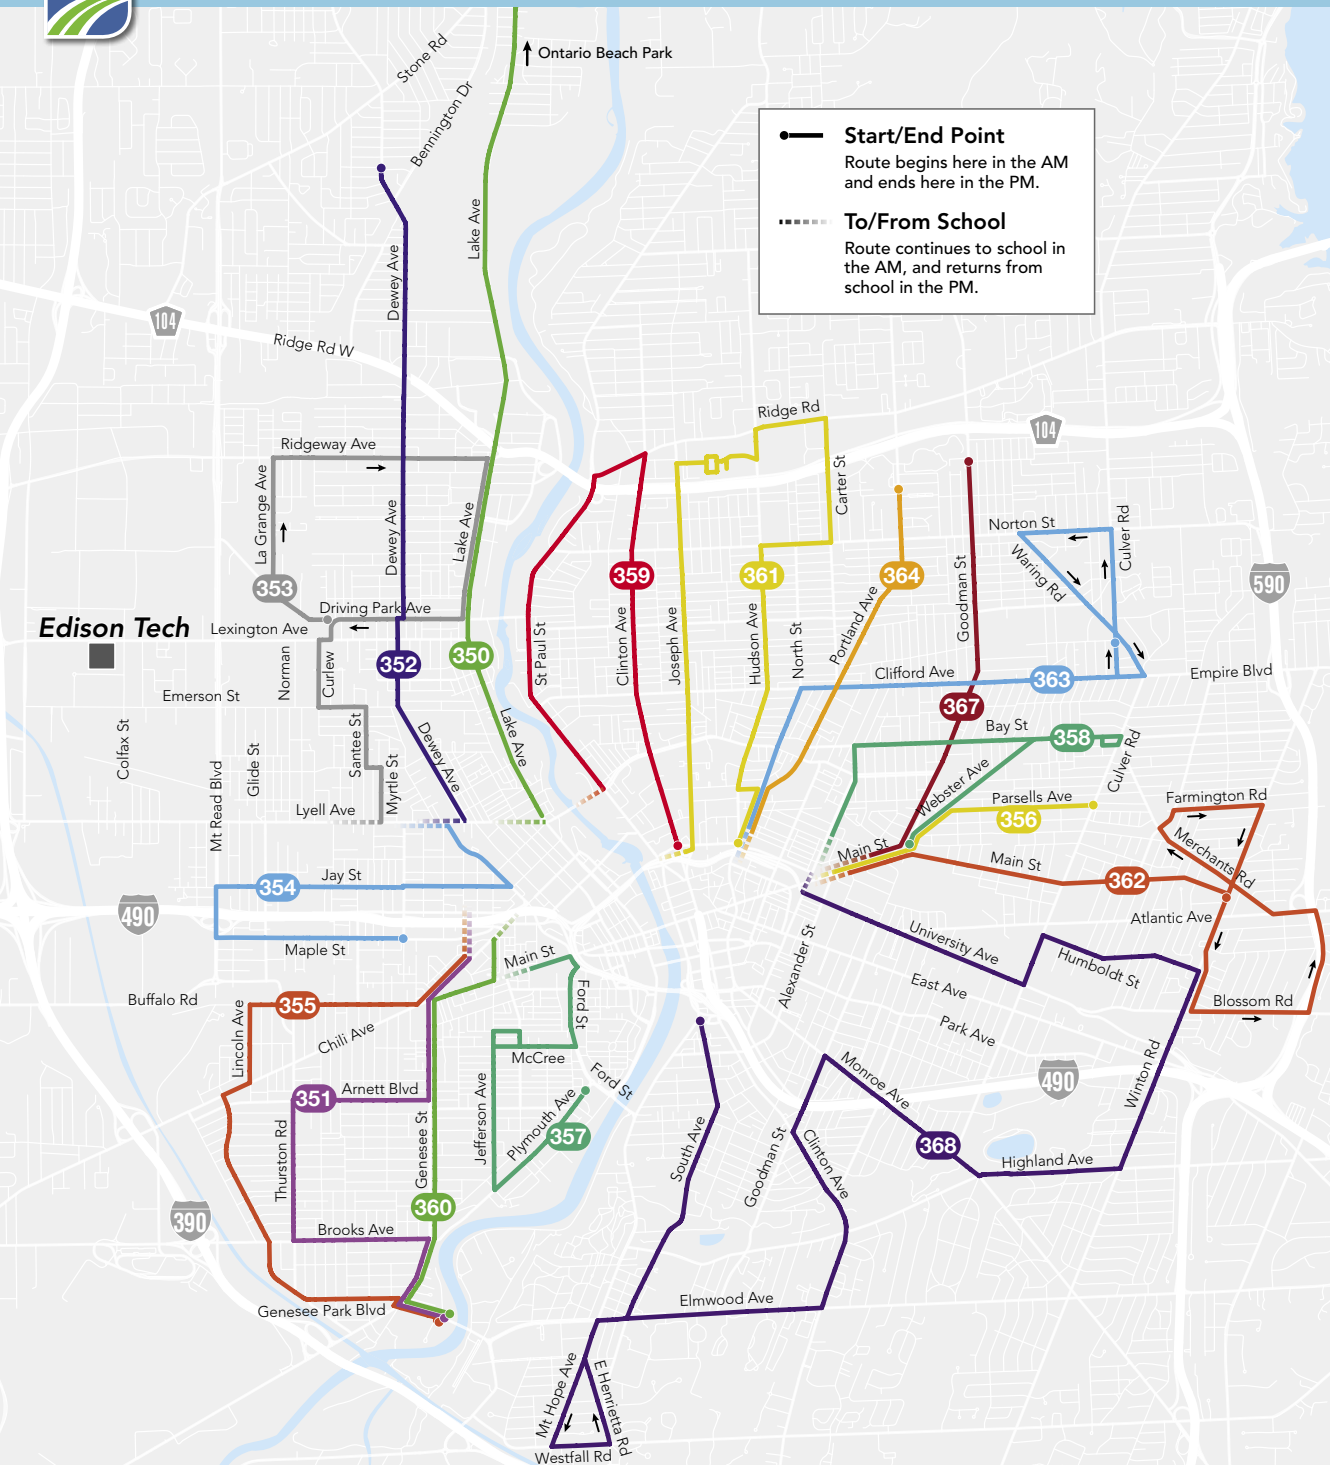

	AM	PM	ED
South & Byron	6:07	*2:55	*11:25
South & Elmwood	6:14	*3:02	*11:32
East Henrietta & Westfall	6:21	*3:09	*11:39
Clinton & Elmwood	6:29	*3:17	*11:47
Monroe & Highland	6:40	*3:28	*11:58
Winton & University	6:45	*3:33	*12:03
Humboldt & Culver	6:50	*3:38	*12:08
University & Union	7:00	*3:48	*12:18
Edison Tech	7:15	2:40	11:10

* This part of the PM route is not in the order shown by the arrow.

Edison Tech/All City HS Colfax Street

Open to the Public

Effective January 2, 2023

Routes run Monday-Friday,
1/2/2023 - 6/22/2023

Neighborhood Direct Service (NDS) Routes
operate on school days only

How to Use RTS Neighborhood Direct Service

1. Using the map, find the number of the route closest to your home.
2. Look up your route's timetable on this page or the next. This will tell you when your bus will arrive.
3. The times listed are the ones that the bus will arrive at that route's major locations. You may board at those stops or any RTS stop along the route.
4. Be sure to be at your bus stop at least 5 minutes early! Look at the lighted sign on the front of the bus to make sure it matches your route.
5. If you are an RCSD student, please show your RCSD ID to the Bus Operator when boarding. Then tap it on the right side of the oblong reader, listen for the beep, and take a seat.
6. After school, board the bus that shows your route's number. RCSD students, be sure to show your RCSD ID to the Bus Operator and to tap it on the reader.

About Early Dismissals

Early Dismissal Dates: 3/3/2023 and 5/15/2023

On days the RCSD has early dismissals, RTS trips will leave schools at 11:10 AM.

Route 350 Edison Tech HS/Maplewood-Charlotte

	AM	PM	ED
Estes & Corrigan	6:35	3:19	11:49
Lake & Ridge	6:48	3:07	11:37
Lake & Lyell	6:56	2:59	11:29
Lyell & Glide	7:05	2:50	11:20
Edison Tech	7:15	2:40	11:10