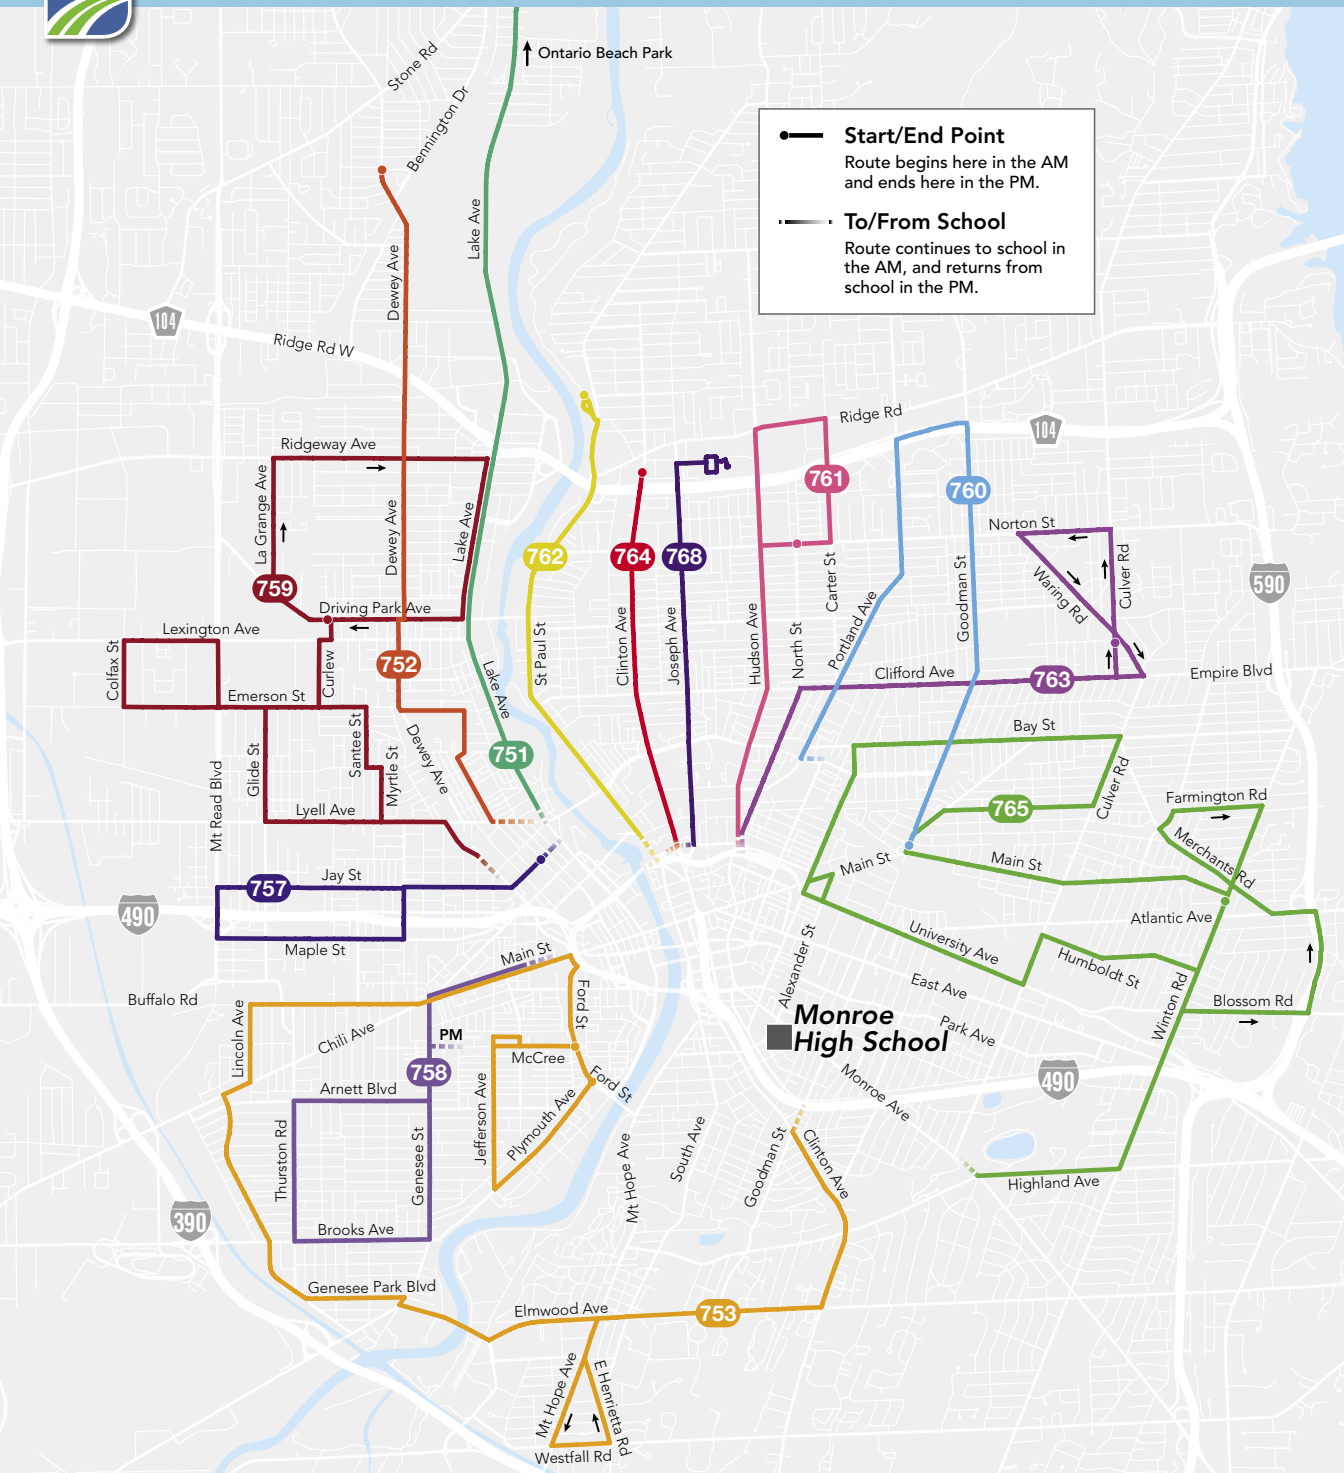

PM bus departs from Pearl Street

* This part of the PM route is not in the order shown by the arrow.

Route 761 Monroe HS/Hudson

	AM	PM	ED
Norton & North	7:42	4:13	12:43
Carter & Rt 104	7:48	4:08	12:38
Hudson & Norton	7:56	3:59	12:29
Hudson & Avenue D	7:59	3:56	12:26
Hudson & North	8:04	3:51	12:21
Monroe High School	8:15	3:40	12:10

PM bus departs from Pearl Street

Monroe HS Alexander Street

Open to the Public

Effective January 2, 2023

Routes run Monday-Friday,
1/2/2023 - 6/22/2023

Neighborhood Direct Service (NDS) Routes operate on school days only

How to Use RTS Neighborhood Direct Service

- Using the map, find the number of the route closest to your home.
- Look up your route's timetable on this page or the next. This will tell you when your bus will arrive.
- The times listed are the ones that the bus will arrive at that route's major locations. You may board at those stops or any RTS stop along the route.
- Be sure to be at your bus stop at least 5 minutes early! Look at the lighted sign on the front of the bus to make sure it matches your route.
- If you are an RCSD student, please show your RCSD ID to the Bus Operator when boarding. Then tap it on the right side of the oblong reader, listen for the beep, and take a seat.
- After school, board the bus that shows your route's number. RCSD students, be sure to show your RCSD ID to the Bus Operator and to tap it on the reader.

About Early Dismissals

Early Dismissal Dates: 3/3/2023 and 5/15/2023

On days the RCSD has early dismissals, RTS trips will leave schools at 12:10 PM.

Route 751 Monroe HS/Maplewood-Charlotte

	AM	PM	ED
Estes & Corrigan	7:35	4:20	12:50
Lake & Stonewood	7:42	4:12	12:42
Lake & Ridge	7:51	4:04	12:34
Lake & Lyell	8:03	3:52	12:22
Monroe High School	8:15	3:40	12:10