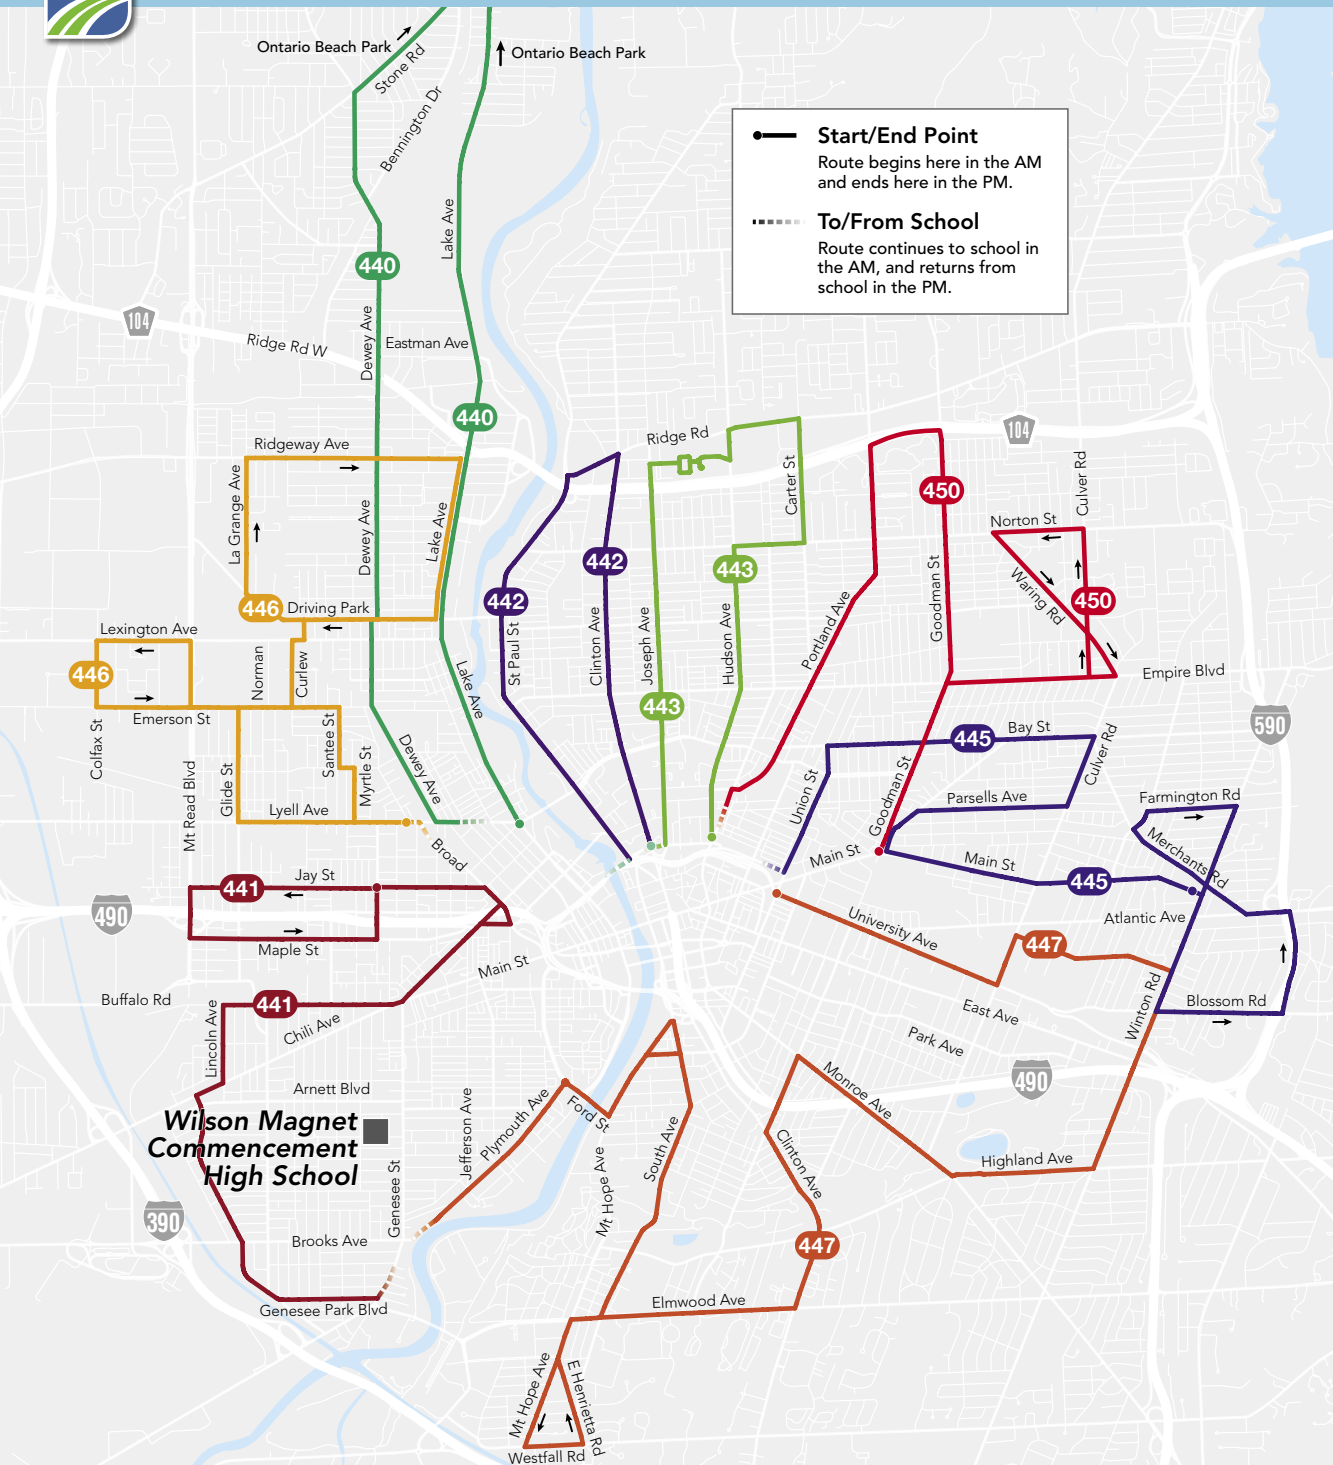

Neighborhood Direct Service

Wilson Magnet Commencement High School | Genesee Street

Open to the Public

Effective September 5, 2022

Routes run Monday-Friday,
9/5/2022 - 6/22/2023

Neighborhood Direct Service (NDS) Routes operate on school days only

Routes Served

Route 440 Genesee St/Maplewood-Charlotte

Route 441 Genesee St/Dutchtown-19th Ward NW

Route 442 Genesee St/St Paul-N Clinton

Route 443 Genesee St/Joseph-Hudson

Route 445 Genesee St/N Winton Village-Beechwood

Route 446 Genesee St/Lyell-Otis-Edgerton

Route 447 Genesee St/City SE

Route 450 Genesee St/N Goodman-Portland

How to Use RTS Neighborhood Direct Service

- Using the map, find the number of the route closest to your home.
- Look up your route's timetable on this page or the next. This will tell you when your bus will arrive.
- The times listed are the ones that the bus will arrive at that route's major locations. You may board at those stops or any RTS stop along the route.
- Be sure to be at your bus stop at least 5 minutes early! Look at the lighted sign on the front of the bus to make sure it matches your route.
- If you are an RCSD student, please show your RCSD ID to the Bus Operator when boarding. Then tap it on the right side of the oblong reader, listen for the beep, and take a seat.
- After school, board the bus that shows your route's number. RCSD students, be sure to show your RCSD ID to the Bus Operator and to tap it on the reader.

About Early Dismissals

Early Dismissal Dates: 11/4/2022 and 12/9/2022

On days the RCSD has early dismissals, RTS trips will leave schools at 11:10 AM.

Route 440 Genesee St/Maplewood-Charlotte

	AM	PM	ED
Lake & Lyell	6:10	3:30	12:00
Lake & Stonewood	6:18	3:18	11:48
Estes & Corrigan	6:25	3:12	11:42
Dewey & Burling/Studley	6:33	3:04	11:34
Dewey & Ridge	6:38	3:01	11:31
Dewey & Emerson	6:46	2:54	11:24
Lake & Lyell	6:51	2:49	11:19
Wilson Commencement	7:00	2:40	11:10