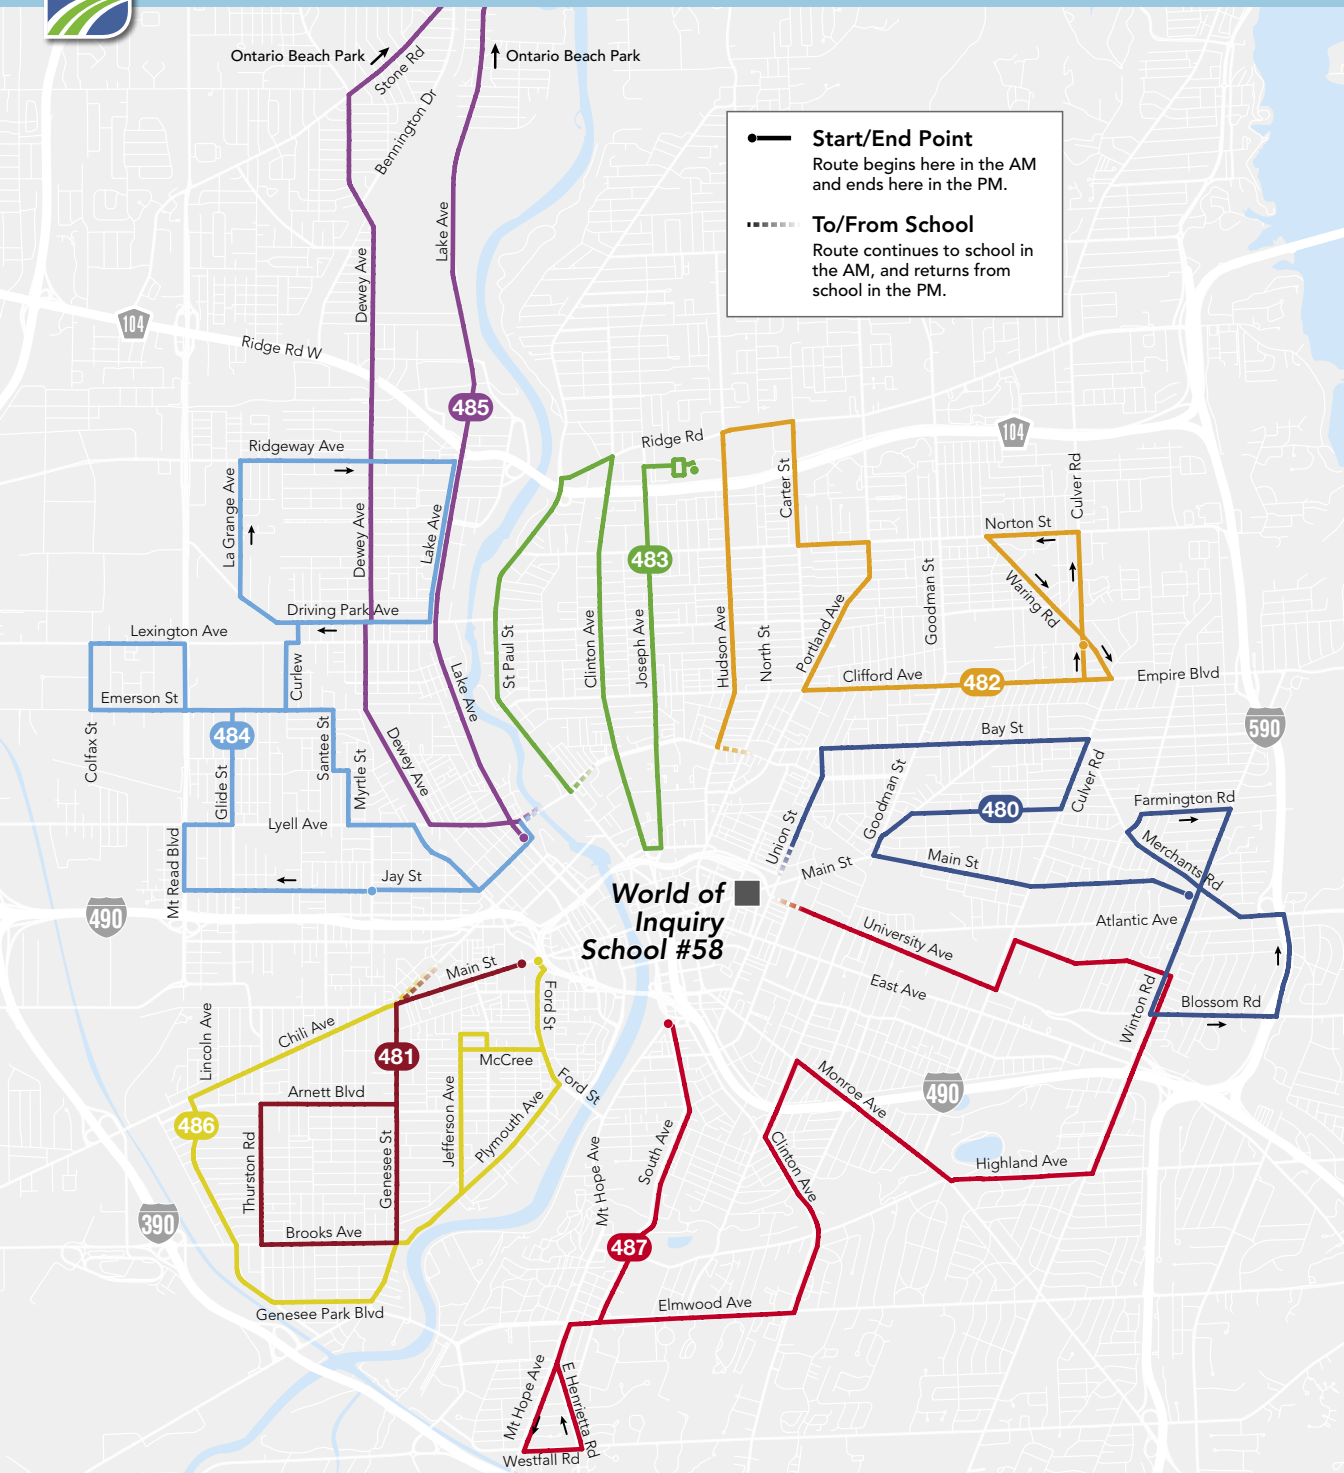

### Route 486 World of Inquiry #58/Plymouth-Jefferson-19th Ward NW

	AM	PM	ED
Jefferson & Seward	6:36	3:20	11:50
Jefferson & McCree	6:39	3:15	11:45
Ford & Main	6:42	3:12	11:42
Plymouth & Bartlett	6:45	3:09	11:39
Plymouth & Jefferson	6:48	3:06	11:36
Genesee Park & Brooks	6:55	2:59	11:29
Genesee Park & Chili	6:58	2:56	11:26
Main & Genesee	7:03	2:51	11:21
Main & Trowbridge	7:06	2:48	11:18
World of Inquiry School #58	7:15	2:40	11:10

## World of Inquiry #58 University Avenue

Open to the Public

Effective January 2, 2023

Routes run Monday-Friday,  
1/2/2023 - 6/22/2023

Neighborhood Direct Service (NDS) Routes  
operate on school days only

### Routes Served

Route 480 World of Inquiry #58/N Winton Village-N Marketview

Route 481 World of Inquiry #58/Genesee-19th Ward SE

Route 482 World of Inquiry #58/Hudson-Northland

Route 483 World of Inquiry #58/St Paul-N Clinton-Joseph

Route 484 World of Inquiry #58/Lyell-Otis-Edgerton

Route 485 World of Inquiry #58/Maplewood

Route 486 World of Inquiry #58/Plymouth-Jefferson-19th Ward NW

Route 487 World of Inquiry #58/City SE