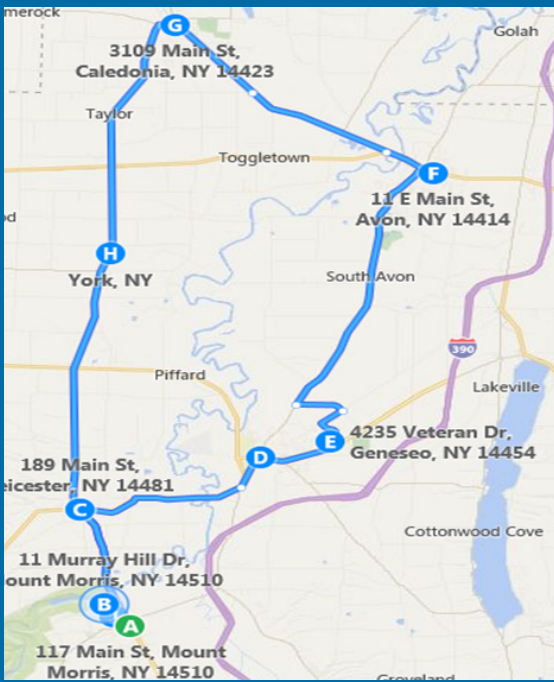

Geneseo

D	7 - 11 137 Main St.	7:55am	11:25am	1:25pm	4:55pm
E	Walmart 4235 Veteran Dr.	8:01am	11:33am	1:33pm	4:45pm

Avon

F	Mini Mart 11 E. Main St	8:20am	11:55pm	1:50pm	4:30pm
---	-------------------------	--------	---------	--------	--------

Leicester

I	7 - 11 189 Main St. - S	8:55am	12:30pm	2:25pm	5:05pm
---	-------------------------	--------	---------	--------	--------

Mt. Morris

B	Liv. Co. CNR 11 Murray Hill Dr.	9:20am	12:38pm	2:35pm	5:12pm
A	Village Pkg. Lot 117 Main St	9:30am	12:45pm	2:45pm	5:20pm

ROUTE 231 MAP

Connections to Wyoming County

RTS Livingston connects to Wyoming County via RTS Wyoming.

Schedule information for all RTS routes is available at myRTS.com or by calling 585-658-4690.

SUNY Geneseo Schedules

RTS Livingston operates routes that originate at SUNY Geneseo campus, including routes that service the town of Geneseo (daily) and weekend shuttles to Rochester destinations. See separate schedules for specific times and locations.