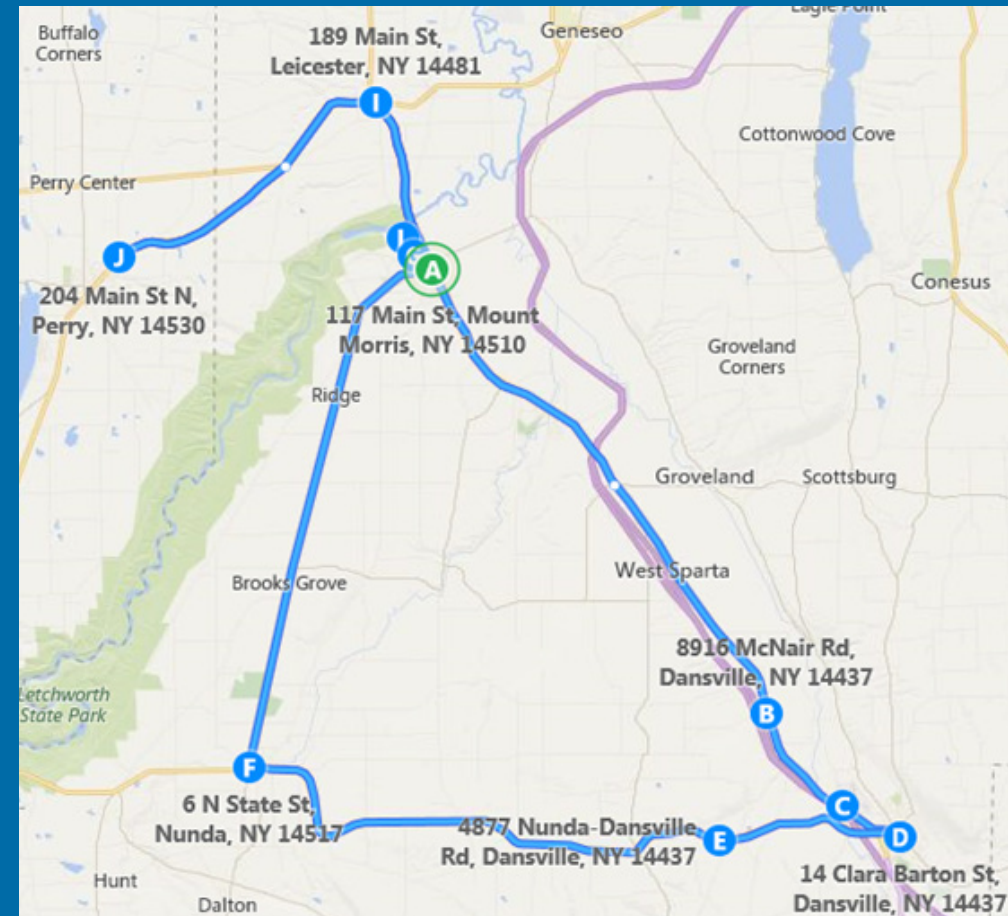

Effective March 1, 2020

ROUTES 231 & 232

Enjoy the ride!

RTS Livingston wants to do more than get you to your destination safely and on time. We want to make your ride enjoyable too. So whether you're riding our route service. Dial-A-Ride or medical shuttle – we hope you enjoy the ride.

4390 Gypsy Lane

Mt. Morris, NY 14510

585-658-4690

myRTS.com

ROUTE 232

Connects with RTS Wyoming Route 227

Mt. Morris				
G	Liv. Co. CNR 11 Murray Hill Dr	•••••	9:30am	••••• 3:20pm
A	Village Pkg. Lot 117 Main St	6:40am	9:40am	••••• 3:10pm
West Sparta				
B	Corner Rte. 36 @ Stoner Hill Rd.	6:55am	9:55am	12:25pm •••••
Dansville				
C	Pkg. Lot 9503 Airport Plaza Rte. 36	7:00am	10:00am	12:30pm •••••
D	Town Hall 14 Clara Barton St.	7:05am	10:05am	12:35pm •••••
Ossian				
E	Corner of Rte 436 @ Valley Rd.	7:12am	10:12am	12:43pm •••••
Nunda				
F	M & T Bank 6 State St.	7:40am	10:30am	12:55pm 4:00pm
Mt. Morris				
G	Liv. Co. CNR 11 Murray Hill Dr	8:05am	•••••	1:13pm 4:15pm
A	Village Pkg. Lot 117 Main St	8:15am	10:45am	1:20pm •••••
Leicester				
I	7 - 11 189 Main St. - N	8:20am	10:55am	1:30pm 4:25pm
Perry				
J	Cornerstone 204 N. Main St.	8:35am	•••••	••••• 4:35pm
Leicester				
I	7 - 11 189 Main St.	8:45am	•••••	••••• •••••
Mt. Morris				
G	Liv. Co. CNR 11 Murray Hill Dr	8:55am	11:05am	••••• •••••
A	Village Pkg. Lot 117 Main St	9:05am	11:10am	••••• 4:55pm

Connects to
RTS Wyoming
Route 227

Dial-A-Ride Service

We offer Dial-A-Ride service within the villages of Avon, Dansville, and Mt. Morris Monday through Friday. To schedule Dial-A-Ride Service or for more information and availability, please call 585-658-4690 at least 24 hours in advance.

Dial-A-Ride Service Times

Service is available during the following times:
Avon (Tuesday - Friday) 10:00 am - 2:00 pm
Dansville (Monday - Friday) 8:00 am - 4:00 pm
Mt. Morris (Monday - Thursday) 10:00 am - 3:00 pm