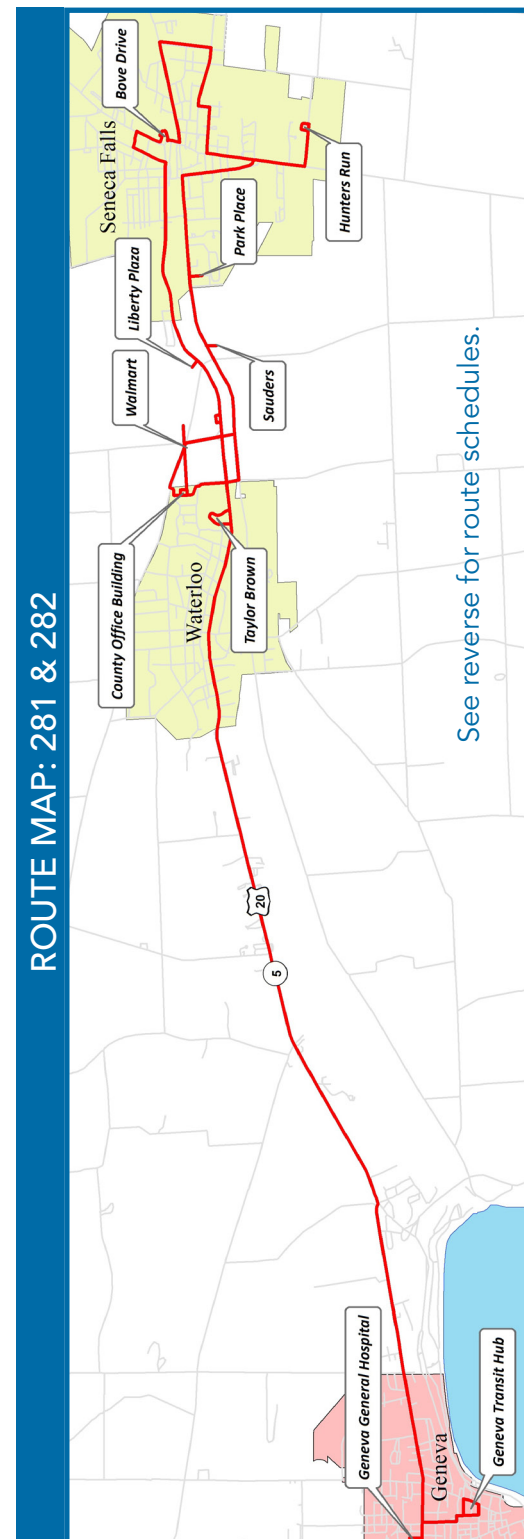

Value Passes

Save extra money with a Value Pass! Value Passes can be purchased on board any RTS Seneca bus and are valid on RTS Seneca, Ontario, Wayne, Genesee, Orleans, Livingston and Wyoming routes.

Dial-A-Ride Service

We offer Dial-A-Ride service for travel outside ¼ mile of route service curb to curb on a first come, first served basis, Monday through Friday from 6:30am to 6pm within Seneca County. To schedule a Dial-A-Ride, please call 315-539-1844 one business day prior to the ride between the hours of 8am and 4pm.

Dial-A-Ride Fares (one-way)

Adults	$3.00

Connections to Ontario and Wayne Counties

RTS Seneca connects to Ontario and Wayne counties through RTS Ontario and RTS Wayne. Schedule information for all RTS routes is available at myRTS.com or by calling 585-786-6050.

Route Deviation Service

We provide Route Deviation Service. The bus may deviate from the route to serve points within ¾ mile off the route, curb to curb. Following an off route deviation, the bus will return to the point on the route it left. If you cannot reach regular bus stops, route deviation may be a good option for you. All of our buses are ADA accessible.

To reserve a ride, call during our regular business hours at least one day before your desired trip, and up to one week in advance. Monday reservations must be called in by 3:00pm on Friday. **Route deviation fares are charged twice the route fare without discounts.**

Effective June 1, 2018
ROUTES 281 & 282

Enjoy the ride!

RTS Seneca wants to do more than get you to your destination safely and on time. We want to make your ride enjoyable too. So whether you're riding our route service or our Dial-A-Ride service – we hope you enjoy the ride.

1 DiPronio Drive
Waterloo, NY 13165
315-539-1844
myRTS.com