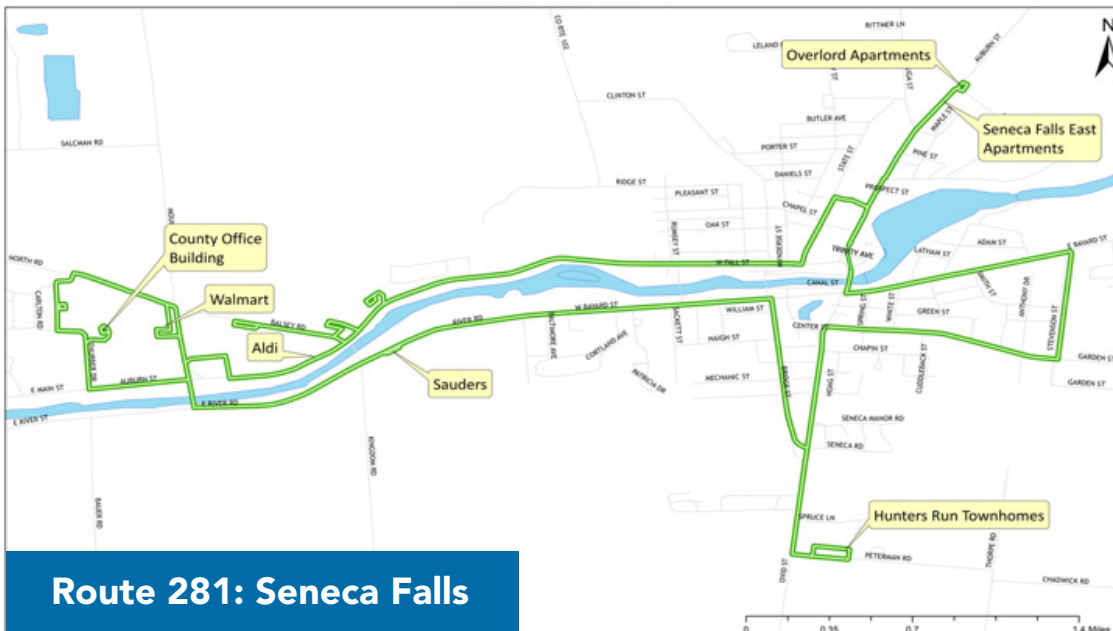

ROUTE 281: SENECA FALLS - MONDAY - FRIDAY

Eastbound

County Office Building	6:00	7:00	8:00	9:00	10:00	11:00	12:00	1:00	2:00	3:00	4:00	5:00
Sauders	6:06	7:04	8:06	9:06	10:06	11:06	12:06	1:06	2:06	3:06	4:06	5:06
Hunters Run (Hep Dr.)	6:14	7:14	8:14	9:14	10:14	11:14	12:14	1:14	2:14	3:14	4:14	5:14
Stevenson St.	6:22	7:22	8:22	9:22	10:22	11:22	12:22	1:22	2:22	3:22	4:22	5:22
Seneca Falls East Apts.	6:30	7:30	8:30	9:30	10:30	11:30	12:30	1:30	2:30	3:30	4:30	5:30

Westbound

Stanton Meadows Apts.	6:38	7:38	8:38	9:38	10:38	11:38	12:38	1:38	2:38	3:38	4:38	5:38
Liberty Plaza	6:41	7:41	8:41	9:41	10:41	11:41	12:41	1:41	2:41	3:41	4:41	5:41
Lakeview Heights Apts.	6:43	7:43	8:43	9:43	10:43	11:43	12:43	1:43	2:43	3:43	4:43	5:43
Tops	6:46	7:46	8:46	9:46	10:46	11:46	12:46	1:46	2:46	3:46	4:46	5:46
Walmart	6:50	7:50	8:50	9:50	10:50	11:50	12:50	1:50	2:50	3:50	4:50	5:50
County Office Building	7:00	8:00	9:00	10:00	11:00	12:00	1:00	2:00	3:00	4:00	5:00	6:00

PM times noted in bold.

Route 281: Seneca Falls

Additional Route 281 Bus Stops

Eastbound

River Rd. / W. Bayard St.
Bridge St.
Ovid St.
Garden St.
E. Bayard St.

Westbound

Beryl Ave.
State St.
Fall St.
Thurber Dr.
Bonadent Dr.