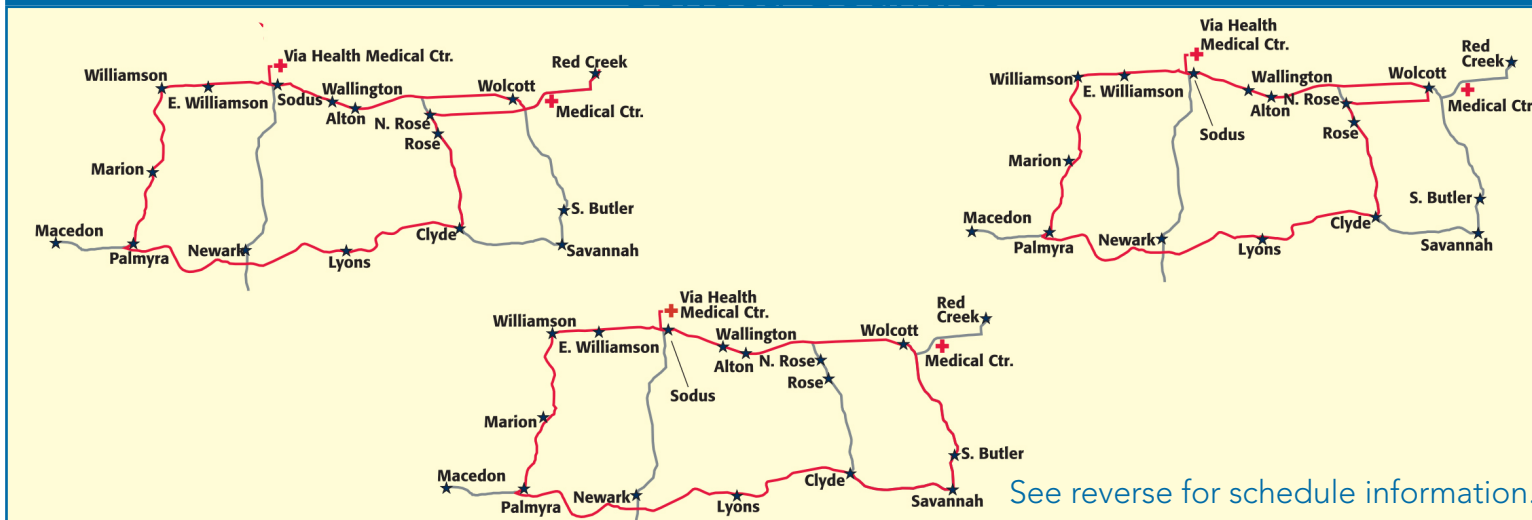

ROUTE MAPS: 302, 303, 304, 305, 306, & 307

7227 Route 31
Lyons, NY 14489

315-946-5617
myRTS.com