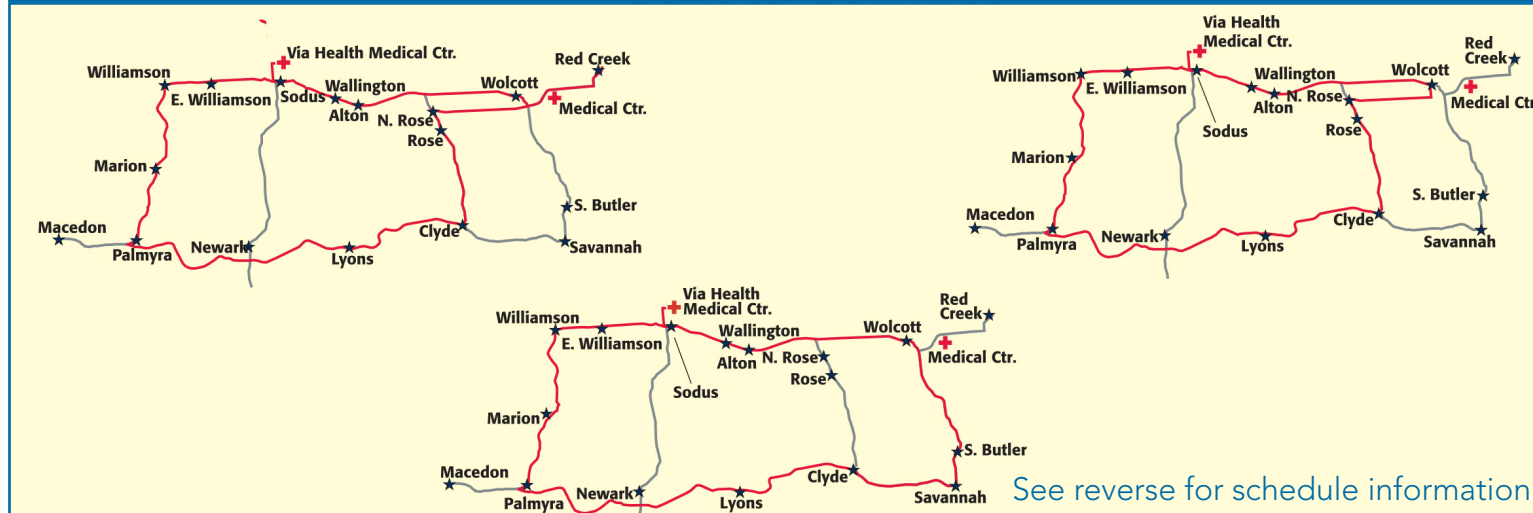

ROUTE MAPS: 302, 303, 304, 305, 306, & 307

See reverse for schedule information.

7227 Route 31
Lyons, NY 14489

315-946-5617
myRTS.com