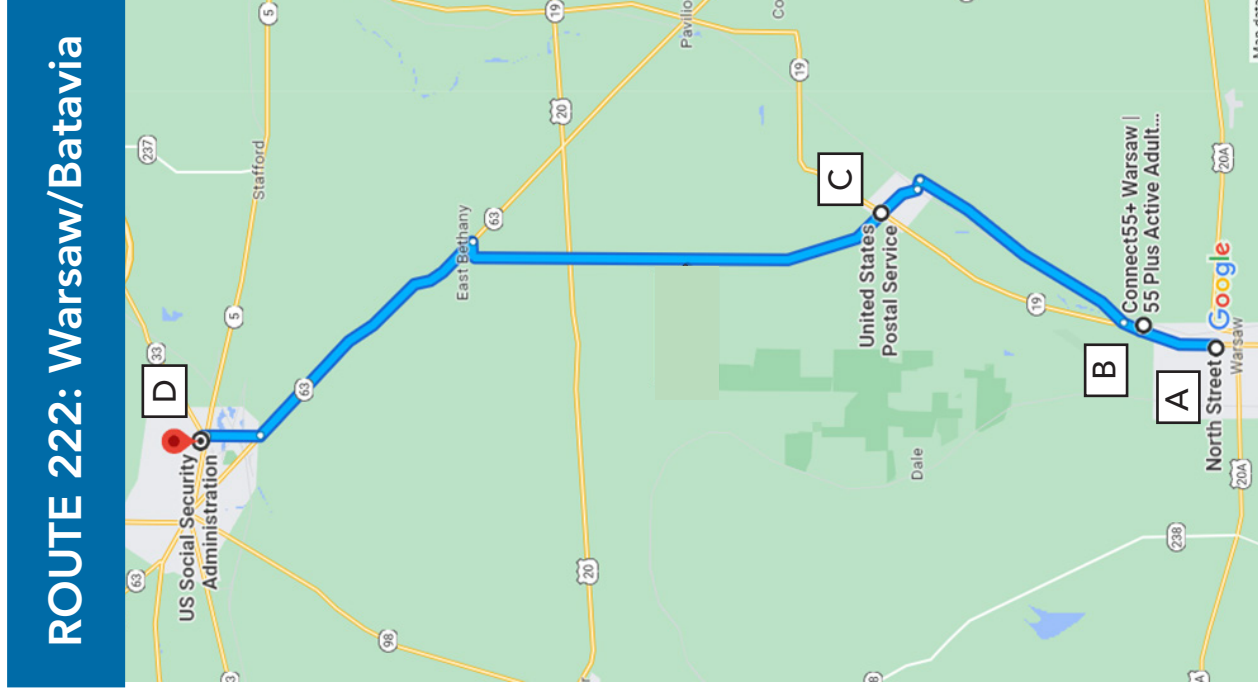

ROUTE 222: Warsaw/Batavia
(By Reservation Only. Please call 585-786-6050 at least
1 business day in advance to reserve.)

Bus Stop		Northbound (Drop off only within Genesee County) 1st trip	Southbound (Pick up only within Genesee County) 2nd trip
A	Corner - North and Main, Warsaw	7:10am	1:55pm
B	Connect 55, 5738 Conable Way	7:14am	1:59pm
C	USPO, 2 S. Academy St, Wyoming	7:22am	2:07pm
D	US Social Security Administration 571 E. Main St, Batavia	7:45am	2:30pm
D	US Social Security Administration 571 E. Main St, Batavia	8:00am	2:45pm
C	USPO, 2 S. Academy St, Wyoming,	8:23am	3:08pm
B	Connect 55, 5738 Conable Way	8:39am	3:24pm
A	Corner - North and Main, Warsaw	8:45am	3:29pm

Connects to an RTS Genesee Bus

Route Fares (one-way)

- Adults $1.00
- Seniors 60+ $0.50
- Persons with Disabilities $0.50
- Children (under 5) FREE
- When accompanied by a fare-paying adult
- Veterans FREE

With a Veterans Outreach Center-issued bus pass. To learn more, contact the Wyoming County Veteran Service Agency at 585-786-8860, or Veterans Outreach Center (Rochester) at 585-546-1081.

Route Deviation Service

We comply with the American Disabilities Act (ADA) via our Route Deviation Service. The bus may deviate from the route to serve points within ¾ mile off the route. Following an off route deviation, the bus will return to the point on the route it left. If you cannot reach regular bus stops, curb-to-curb route deviation may be a good option for you.

To reserve a ride, call during our regular business hours at least one day before your desired trip, and up to one week in advance. Monday reservations must be called in by 3:00pm on Friday. **Route deviation fares are charged twice the route fare without discounts.**

Route Service

We offer services throughout Wyoming County Monday - Friday. Keep in mind that the bus stops shown on all RTS Wyoming routes are only the major stops. There are additional stops along the route.

Connections to Genesee and Livingston Counties

RTS Wyoming connects to Genesee and Livingston Counties through service with RTS Genesee and Livingston. Please see the Route 222 schedule for Genesee connection information; see Route 227 for Livingston connection information.

Schedule information for all RTS routes is available at myRTS.com or by calling 585-786-6050.