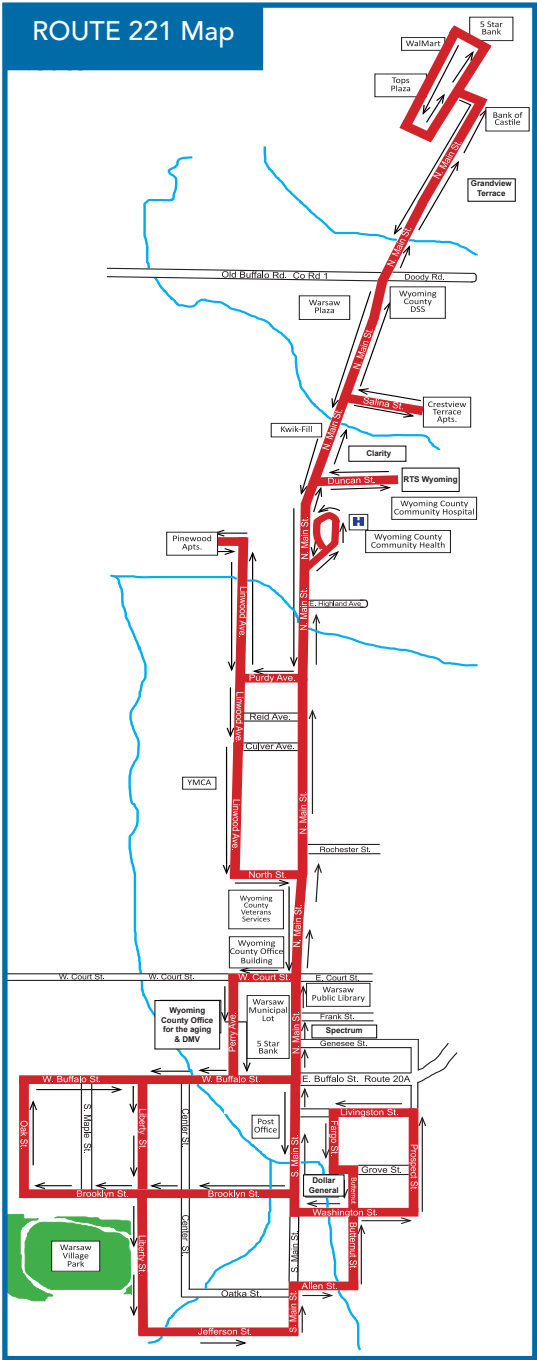

Northbound	Southbound
Allen / Butternut	Kwik-Fill (opp. 422 N. Main)
Butternut / Washington	N. Main / Purdy
Washington / Prospect	Pinewood Apts. - 297 Linwood
Prospect / Livingston	Linwood / Purdy
Livingston / Fargo	Linwood / Reid
Grove / Butternut	Linwood / Culver Ext.
Washington / S. Main	Linwood / North
N. Main / Frank	North / N. Main
N. Main / Elm	Municipal Lot (rear Five Star Bank)
Rochester / N. Main	113 W. Buffalo / Perry
246 N. Main	Liberty / W. Buffalo
N. Main / E. Highland	Liberty / Brooklyn
Clarity @ 39 Duncan	Brooklyn / S. Maple
408 N. Main	Humphrey Hollows (50 Oak)
422 N. Main	Oak / W. Buffalo
Salina / N. Main	W. Buffalo / Center
450 N. Main	Warsaw P.D. -100 W. Buffalo
UES @ 2469 Route 19 N	Brooklyn / Center
	Warsaw Village Park (Liberty)
	Liberty / Jefferson

Additional Route 221 Bus Stops

Effective September 6, 2022

ROUTE 221: Village of Warsaw ROUTE 222: Warsaw/Batavia

RTS Wyoming wants to do more than get you to your destination safely and on time. We want to make your ride enjoyable, too. So no matter where you're going, we hope you enjoy the ride!

38 Duncan Street
Warsaw, NY 14569
585-786-6050
myRTS.com/Wyoming